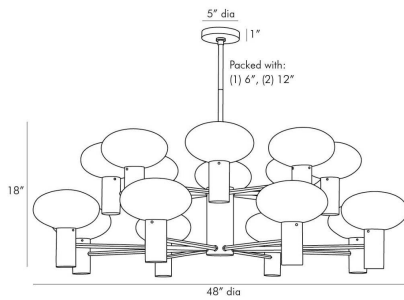

ARTERIOS

BENTLEY CHANDELIER

89628

H: 25 IN, Dia: 48.00 IN

Antique Brass, Opal Glass

Finished in antique brass the cylindrical center features several slender arms that spider out in a diamond-like formation to showcase sixteen mushroom-shaped opal glass globes. The connection between the glass and the steel is clean and concise—visually streamlining this piece. Oversized this luxe light is a great solution for personal or professional spaces in need of a little (or a lot!) of luster. Damp-rated, although limited covered outdoor conditions may affect finish.

APPEARANCE

Material	Steel, Glass
Finish	Antique Brass, Opal
Top Coat/Sealant	Yes

DIMENSIONS

Canopy	H: 1 IN, Dia: 5.00 IN
Chandelier	H: 18 IN, Dia: 48.00 IN
Globe 1	H: 5.5 IN, Dia: 8.00 IN
Minimum Hanging	H: 25 IN
Max Hanging Height	49 in

WIRING

Rating	Damp
Cord	10 FT, Black/White, SVT
Socket	16, Type B--E12 Other
Maximum Watt	25
Voltage	110-120 V

CERTIFICATIONS

Certifications	Mexico, United Arab Emirates, European Union, United States, Canada
----------------	---

COMPLIANCY

UL/ETL	Yes
CB	Yes
RoHS	Yes

SHIPPING

Shipping Requirements	TruckShip
Product Weight	40 lbs
Gross Weight 1	59.5 lbs
Shipping Box 1	H: 18 IN, L: 44 IN, W: 43 IN

REPLACEMENT PARTS

Replacement Part 1	PIPE-101
Replacement Part 1 Dim	(1) 6", (1) 12"
Replacement Part 2	CANOPY-420
Replacement Part 2 Dim	1" x 5"