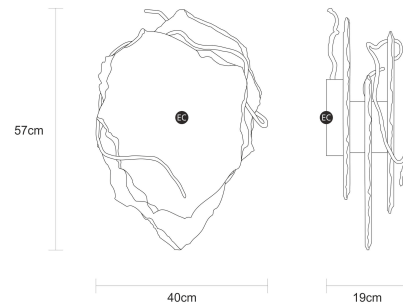

Origem Theia Small

REFERENCE AP1532

DESCRIPTION

There is something about life that blossoms unexpectedly through the brokenness of the rocks, manifesting unlikely beauties that sparkle amidst the chaos. This persistence of nature facing the changes of the ecosystem gives us hope and shows us how persistent life is. It exhibits the true meaning of resilience through the ability to face uncertainty, seeing it as an opportunity for transformation and evolution to a new state, giving rise to new forms of life. Inspired by this symbolism emerges the Origem collection that contemplates the embracing of the improbable, appreciating beauty without denying chaos, originating life and light in the unexpected.

Finish shown here Metal FO | Stone Beige Estremoz

Designed and produced by hand in Portugal.

Serip reserves the right to make changes or improvements at any time it deems useful to guarantee the highest quality standards for its products.

Hand-finished, some variations may occur.

All the glass models are designed by Serip and exclusively handmade produced, establishing a unique and prestigious feature of the glass handwork art. For this reason, there is the possibility of variation in measures, weight, colour and shape represented.

TECHNICAL DRAWING