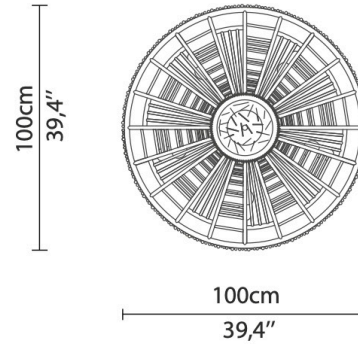

Scala Chandelier

DIMENSIONS

Cord Height: Adjustable with 200cm
| 78,74"

Height: 200cm | 78,74"

Diameter: 100cm | 39,4"

MATERIALS

Body: Brass & Swarovski Crystals

STANDARD FINISHES

Body: Gold plated & Gold teak
Swarovski Crystals

WEIGHT

Aprox: 88kg | 194lbs

BULBS

37x g9 Halogen Bulbs (40W
max)*USA not included

Voltage: 220-240V

PACKAGING

Volume: 2,4m³ | 84,8ft³

Weight: 155kg | 342lbs