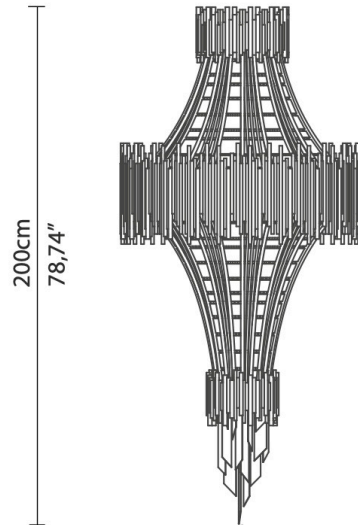

Scala Chandelier

DIMENSIONS

Cord Height: Adjustable with 200cm
| 78,74"

Height: 200cm | 78,74"

Diameter: 100cm | 39,4"

MATERIALS

Body: Brass & Swarovski Crystals

STANDARD FINISHES

Body: Gold plated & Gold teak
Swarovski Crystals

WEIGHT

Aprox: 88kg | 194lbs

BULBS

37x g9 Halogen Bulbs (40W
max)*USA not included

Voltage: 220-240V

PACKAGING

Volume: 2,4m³ | 84,8ft³

Weight: 155kg | 342lbs