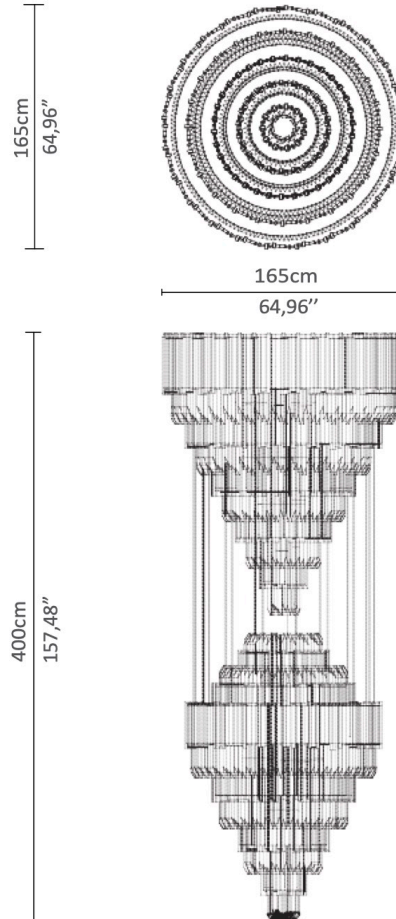

## Empire XL Chandelier

### DIMENSIONS

Height: 400cm | 157,48"

Length: 165cm | 64,96"

Depth: 165cm | 64,96"

### WEIGHT

Aprox: 300kg | 661,4lbs

### PACKAGING

Volume: 4,6m<sup>3</sup> | 162,44ft<sup>3</sup>

Weight: 693Kg | 1527,8lbs