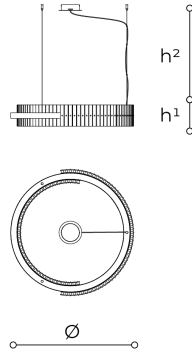

747/S90

Rhea

STEFANO TRAVERSO

Italamp

Suspension available in two finishes: chrome and brushed chrome with transparent and etched quadrihedrons or light gold and brushed light gold metal with transparent and satin teak quadrihedrons. Opal methacrylate diffusers.

WORLDWIDE

Dimensions	Light Source	Kg	Dimming	Dimming on request
Ø 89 - h ¹ 15 - h ² 10-100	100w - 9800 lumen - CRI>80 - 3000K 2700K color temperature on request	21	Not included	1-10V - DALI - CASAMBI

NORTH AMERICA

Dimensions	Light Source	Lb	Dimming	Dimming on request
Ø 35 - h ¹ 6 - h ² 4-39	100w - 9800 lumen - CRI>80 - 3000K 2700K color temperature on request	46	Not included	

CODE	Structure METAL	Diffuser GLASS
00747900 001	<input type="radio"/> C Chrome <input type="radio"/> CSP Brushed chrome	<input type="radio"/> TRANSPARENT <input type="radio"/> ETCHED
00747900 002		

Note

Technical drawing, dimensions and light sources refer to the main photo variant.
Dimming on request could lead to an increase in the size of the canopy.
For available color variants, consult the technical data sheet.