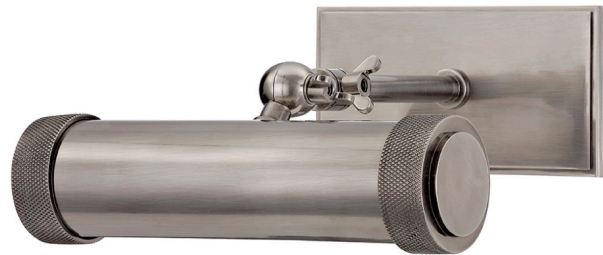

RIDGEWOOD

5808-HN

Ridgewood is for those who relish manual functionality and tactile details. It sets a tube within a tube, allowing you to control its length. Knurled knobs and ends to the metal scroll are not merely decorative—they reposition length of light and angle of illumination.

FINISHES

HISTORIC NICKEL

Coastal Suitable Finish (EPM): No

DIMENSIONS

Height: 4.5"

Width/Diameter: 8.5"

Minimum Height: 7.5"

Maximum Height: 10.5"

Product Weight: 2lb

Extension: 7.5"

Top to Center: 1.75"

Canopy/Backplate Shape: Rectangle

Sloped Ceiling Compatible: No

Living Finish: No

Uplight Only: Yes

Shade

Shade 1: Steel

Shade 1 Top Length: 8.5"

Shade 1 Top Width: 8.5"

Shade 1 Bottom L/W: 2" / 2"

Shade 1 Height: 2"

ELECTRICAL

Bulb 1

Bulb Included: No