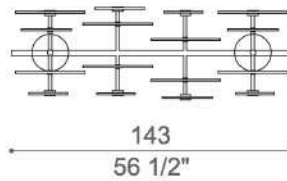

Chandelier