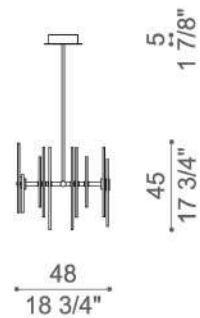

### WS

1 x 3 Watt LED  
WARM WHITE 3000K  
400 lm  
IP 20  
220 V - Different voltage on request  
CE Certification  
UL Certification

**Ceiling lamp**

**Chandelier**

**Wall sconce**

Finiture / Finishes

Struttura / Structure