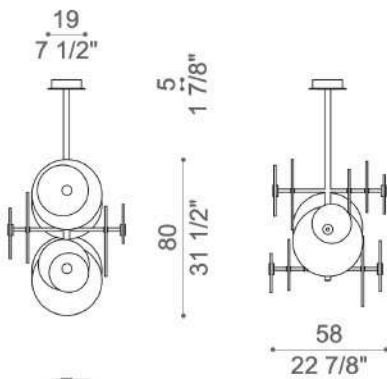

Finiture / Finishes

Struttura / Structure

Diffusore / Diffuser