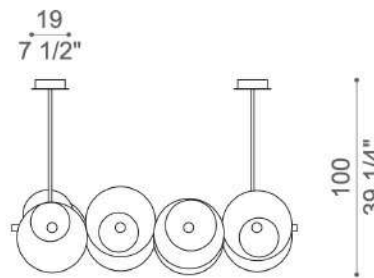

Chandelier