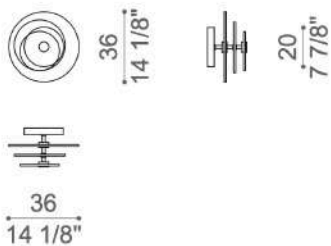

### WS

1 x 3 Watt LED  
WARM WHITE 3000K  
400 lm  
IP 20  
220 V - Different voltage on request  
CE Certification  
UL Certification

**Ceiling lamp**

**Chandelier**

**Wall sconce**

Finiture / Finishes

Struttura / Structure