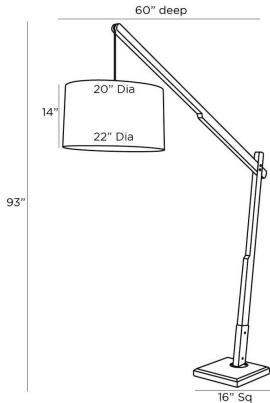

## SARSA FLOOR LAMP

75006-869

H: 93 IN, W: 23 IN, D: 60 IN,  
Ebony Teak, Travertine

Architectural brilliance is realized in this industrial-inspired floor lamp. The towering, fixed-angle Sarsa is constructed with an ebonized wood arm mounted onto a natural travertine base. A black cloth cord runs along the length of the piece, with suspension points at different heights. The extra length can be wrapped around the mounted anchor on the side. The lamp is fitted with an off-white linen drum shade with an off-white cotton lining and a dimmer switch. Finish will vary.

### DIMENSIONS

Foot Print	W: 16 IN, D: 16 IN
Shade Bottom	Dia: 23.00 IN
Shade Side	H: 14 IN
Shade Top	Dia: 22.00 IN

### WIRING

Rating	Indoor Only
Tilt Test	10 Degrees - AU
Cord	12 FT, Exits Neck, Black Cloth, SPT-2
Socket	1, Type A - E26
Switch	On Line, Full Range Dimmer
Maximum Watt	150
Voltage	110-120 V