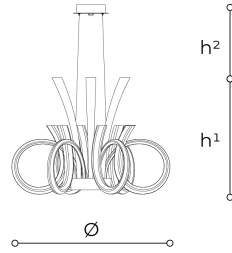

439/6+6

Pulsa

DANILO DE ROSSI

Italamp

Suspension and wall lamps with shaded white, or dove artistic blown glass. Metal structure with iron grey finish or light gold.

WORLDWIDE

Dimensions	Light Source	Kg	Dimming	Dimming on request
Ø 98 - h ¹ 70 - h ² 10-100	32w - 4300 lumen - CRI>80 - 3000K 2700K color temperature on request	13	Not included	TRIAC - 1-10V - DALI - CASAMBI - PUSH

NORTH AMERICA

Dimensions	Light Source	Lb	Dimming	Dimming on request
Ø 39 - h ¹ 28 - h ² 4-39	32w - 4300 lumen - CRI>80 - 3000K 2700K color temperature on request	29		1-10V

CODE	Structure METAL	Body GLASS
00439120 001	CDF Iron grey	WHITE
00439120 002	CDF Iron grey	DOVE

Note

Technical drawing, dimensions and light sources refer to the main photo variant.

Dimming on request could lead to an increase in the size of the canopy.

For available color variants, consult the technical data sheet.