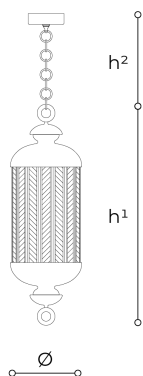

215/S26 Fata Morgana

EDWARD VAN VLIET

Italamp

Collection of pendant, floor, table and wall lamps in metal with iron grey, antique burnished or antique gold finish and carved glass diffuser.

WORLDWIDE

Dimensions	Light Source	Kg	Dimming	Dimming on request
Ø 26 - h ¹ 81 - h ² 10-100	28w - 1930 lumen - CRI>80 - 3000K 2700K color temperature on request	16	Not included	CASAMBI

NORTH AMERICA

Dimensions	Light Source	Lb	Dimming	Dimming on request
Ø 10 - h ¹ 32 - h ² 4-39	28w - 1930 lumen - CRI>80 - 3000K 2700K color temperature on request	35	Not included	

CODE	Structure METAL	Body GLASS
00215260 002	BRA Antique burnished	<input type="radio"/> TRANSPARENT
00215260 001	OA Antique gold	<input type="radio"/> TRANSPARENT
00215260 003	CDF Iron grey	<input type="radio"/> TRANSPARENT

Note

Technical drawing, dimensions and light sources refer to the main photo variant.

Dimming on request could lead to an increase in the size of the canopy.

For available color variants, consult the technical data sheet.