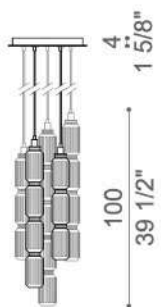

UL Certification

BALLET table lamp

TLAMP - 1 x E27 Max 60 Watt + 2 x 4 Watt LED, 2700K - 800 lm

220 V Different voltage on request

CE Certification

UL Certification

BALLET LAMP
SERIES

Go to the WebSite

Chandelier *

*
Rosone per realizzare composizioni personalizzate abbinabile con:
Ceiling rosone to create customized compositions combinable with:

CEILING LAMP 1, 2, 3, 4, 5, 6

Dimensioni / Dimensions
40, 50, 60, 90, 120 cm
15 3/4", 19 3/4", 23 5/8", 35 3/8", 47 1/4"