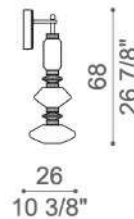

UL Certification

BALLET table lamp

TLAMP - 1 x E27 Max 60 Watt + 2 x 4 Watt LED, 2700K - 800 lm

220 V Different voltage on request

CE Certification

UL Certification

BALLET LAMP
SERIES

Go to the WebSite

Chandelier *

*
Rosone per realizzare composizioni personalizzate abbinabile con:
Ceiling rosone to create customized compositions combinable with:

CEILING LAMP 1, 2, 3, 4, 5, 6

Dimensioni / Dimensions
40, 50, 60, 90, 120 cm
15 3/4", 19 3/4", 23 5/8", 35 3/8", 47 1/4"