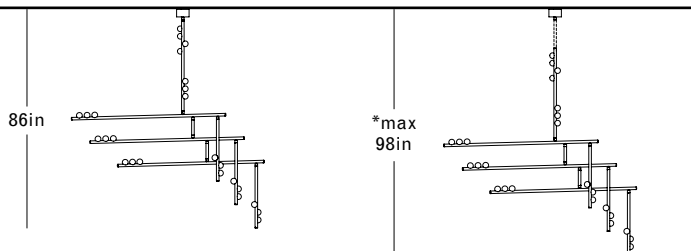

\*12in Non-illuminated, adjustable length stem can be included for range from 80in–92in

**DS.18.01 with Fixed Length 12in Illuminated Stem**

Overall Drop Length: 62in  
 Total Bulbs: 21  
 Total Wattage: 25.2w  
 Total List Price: \$25,200

\*12in Non-illuminated, adjustable length stem can be included for range from 62in-74in

**DS.18.01 with Fixed Length 24in Illuminated Stem**

Overall Drop Length: 74in  
 Total Bulbs: 23  
 Total Wattage: 27.6w  
 Total List Price: \$27,600

\*12in Non-illuminated, adjustable length stem can be included for range from 74in-86in

**DS.18.01 with 36in Fixed Length Illuminated Stem**

Overall Drop Length: 86in  
 Total Bulbs: 25  
 Total Wattage: 30w  
 Total List Price: \$30,000

\*12in Non-illuminated, adjustable length stem can be included for range from 86in-98in

**DS.18.01 with 48in Fixed Length Illuminated Stem**

Overall Drop Length: 98in  
 Total Bulbs: 27  
 Total Wattage: 32.4w  
 Total List Price: \$32,400