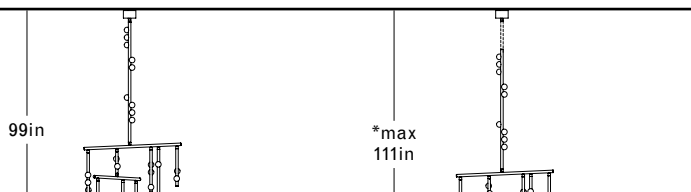

\*12in Non-illuminated, adjustable length stem can be included for range from 63in–75in

**DS.24.02 with Fixed Length 24in Illuminated Stem**

Overall Drop Length: 75in  
 Total Bulbs: 29  
 Total Wattage: 34.8w  
 Total List Price: \$34,800

\*12in Non-illuminated, adjustable length stem can be included for range from 75in–87in

**DS.24.02 with 36in Fixed Length Illuminated Stem**

Overall Drop Length: 87in  
 Total Bulbs: 31  
 Total Wattage: 37.2w  
 Total List Price: \$37,200

\*12in Non-illuminated, adjustable length stem can be included for range from 87in–99in

**DS.24.02 with 48in Fixed Length Illuminated Stem**

Overall Drop Length: 99in  
 Total Bulbs: 33  
 Total Wattage: 39.6w  
 Total List Price: \$39,600

\*12in Non-illuminated, adjustable length stem can be included for range from 99in–111in

**DS.24.02 with 60in Fixed Length Illuminated Stem**

Overall Drop Length: 111in  
 Total Bulbs: 35  
 Total Wattage: 42w  
 Total List Price: \$42,000