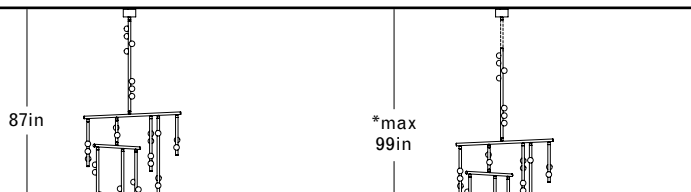

\*12in Non-illuminated, adjustable length stem can be included for range from 110in-122in

**DS.24.02 with Fixed Length 12in Illuminated Stem**

Overall Drop Length: 63in  
 Total Bulbs: 27  
 Total Wattage: 32.4w  
 Total List Price: \$32,400

\*12in Non-illuminated, adjustable length stem can be included for range from 63in–75in

**DS.24.02 with Fixed Length 24in Illuminated Stem**

Overall Drop Length: 75in  
 Total Bulbs: 29  
 Total Wattage: 34.8w  
 Total List Price: \$34,800

\*12in Non-illuminated, adjustable length stem can be included for range from 75in–87in

**DS.24.02 with 36in Fixed Length Illuminated Stem**

Overall Drop Length: 87in  
 Total Bulbs: 31  
 Total Wattage: 37.2w  
 Total List Price: \$37,200

\*12in Non-illuminated, adjustable length stem can be included for range from 87in–99in

**DS.24.02 with 48in Fixed Length Illuminated Stem**

Overall Drop Length: 99in  
 Total Bulbs: 33  
 Total Wattage: 39.6w  
 Total List Price: \$39,600