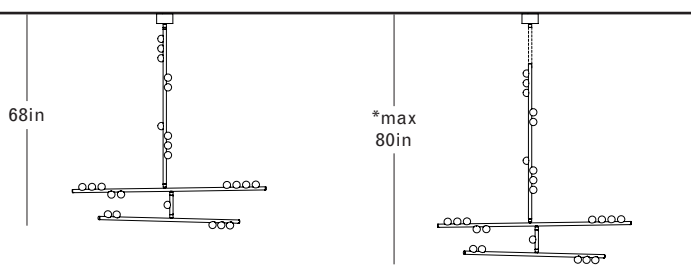

\*12in Non-illuminated, adjustable length stem can be included for range from 32in–44in

**DS.15.01 with Fixed Length 24in Illuminated Stem**

Overall Drop Length: 44in  
 Total Bulbs: 20  
 Total Wattage: 24w  
 Total List Price: \$24,000

\*12in Non-illuminated, adjustable length stem can be included for range from 44in–56in

**DS.15.01 with 36in Fixed Length Illuminated Stem**

Overall Drop Length: 56in  
 Total Bulbs: 22  
 Total Wattage: 26.4w  
 Total List Price: \$26,400

\*12in Non-illuminated, adjustable length stem can be included for range from 56in–68in

**DS.15.01 with 48in Fixed Length Illuminated Stem**

Overall Drop Length: 68in  
 Total Bulbs: 24  
 Total Wattage: 28.8w  
 Total List Price: \$28,800

\*12in Non-illuminated, adjustable length stem can be included for range from 68in–80in

**DS.15.01 with 60in Fixed Length Illuminated Stem**

Overall Drop Length: 80in  
 Total Bulbs: 26  
 Total Wattage: 31.2w  
 Total List Price: \$31,200