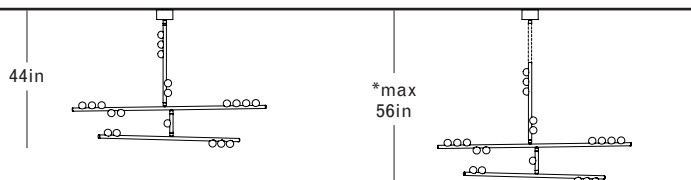

12in Stem  
Included at no charge upon request

36in Stem  
\$2,500

72in Stem  
\$5,000

One adjustable stem per fixture

**DS.15.01 with Fixed Length 12in Illuminated Stem**

Overall Drop Length: 32in  
 Total Bulbs: 18  
 Total Wattage: 21.6w  
 Total List Price: \$21,600

\*12in Non-illuminated, adjustable length stem can be included for range from 32in–44in

**DS.15.01 with Fixed Length 24in Illuminated Stem**

Overall Drop Length: 44in  
 Total Bulbs: 20  
 Total Wattage: 24w  
 Total List Price: \$24,000

\*12in Non-illuminated, adjustable length stem can be included for range from 44in–56in

**DS.15.01 with 36in Fixed Length Illuminated Stem**

Overall Drop Length: 56in  
 Total Bulbs: 22  
 Total Wattage: 26.4w  
 Total List Price: \$26,400

\*12in Non-illuminated, adjustable length stem can be included for range from 56in–68in

**DS.15.01 with 48in Fixed Length Illuminated Stem**

Overall Drop Length: 68in  
 Total Bulbs: 24  
 Total Wattage: 28.8w  
 Total List Price: \$28,800