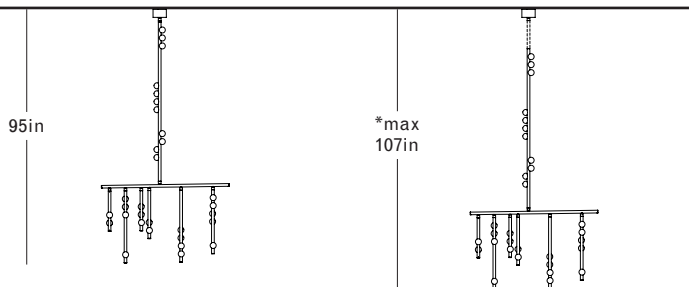

\*12in Non-illuminated, adjustable length stem can be included for range from 59in–71in

**DS.20.01 with 36in Fixed Length Illuminated Stem**

Overall Drop Length: 71in  
 Total Bulbs: 27  
 Total Wattage: 32.4w  
 Total List Price: \$32,400

\*12in Non-illuminated, adjustable length stem can be included for range from 71in–83in

**DS.20.01 with 48in Fixed Length Illuminated Stem**

Overall Drop Length: 83in  
 Total Bulbs: 29  
 Total Wattage: 34.8w  
 Total List Price: \$34,800

\*12in Non-illuminated, adjustable length stem can be included for range from 83in–95in

**DS.20.01 with 60in Fixed Length Illuminated Stem**

Overall Drop Length: 95in  
 Total Bulbs: 31  
 Total Wattage: 37.2w  
 Total List Price: \$37,200

\*12in Non-illuminated, adjustable length stem can be included for range from 95in–107in

DS.42.01 with 12in Fixed Length Illuminated Stem

Overall Drop Length: 62in  
 Total Bulbs: 45  
 Total Wattage: 54w  
 Total List Price: \$54,000