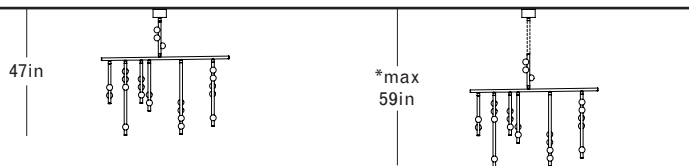

\*12in Non-illuminated, adjustable length stem can be included for range from 89in-101in

**DS.29.01 with 48in Fixed Length Illuminated Stem**

Overall Drop Length: 101in  
 Total Bulbs: 38  
 Total Wattage: 45.6w  
 Total List Price: \$45,600

\*12in Non-illuminated, adjustable length stem can be included for range from 101in-113in

**DS.29.01 with 60in Fixed Length Illuminated Stem**

Overall Drop Length: 113in  
 Total Bulbs: 40  
 Total Wattage: 48w  
 Total List Price: \$48,000

\*12in Non-illuminated, adjustable length stem can be included for range from 113in-125in

**DS.20.01 with 12in Fixed Length Illuminated Stem**

Overall Drop Length: 47in  
 Total Bulbs: 23  
 Total Wattage: 27.6w  
 Total List Price: \$27,600

\*12in Non-illuminated, adjustable length stem can be included for range from 47in–59in

**DS.20.01 with 24in Fixed Length Illuminated Stem**

Overall Drop Length: 59in  
 Total Bulbs: 25  
 Total Wattage: 30w  
 Total List Price: \$30,000