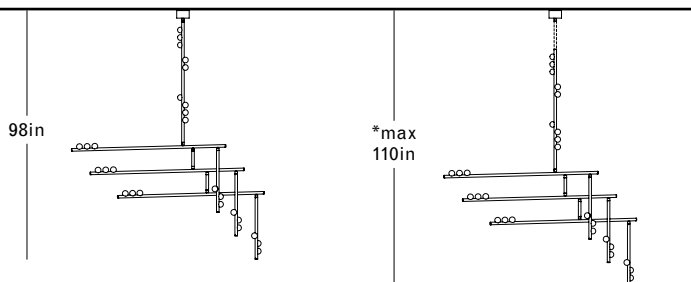

\*12in Non-illuminated, adjustable length stem can be included for range from 62in-74in

**DS.18.01 with Fixed Length 24in Illuminated Stem**

Overall Drop Length: 74in  
 Total Bulbs: 23  
 Total Wattage: 27.6w  
 Total List Price: \$27,600

\*12in Non-illuminated, adjustable length stem can be included for range from 74in-86in

**DS.18.01 with 36in Fixed Length Illuminated Stem**

Overall Drop Length: 86in  
 Total Bulbs: 25  
 Total Wattage: 30w  
 Total List Price: \$30,000

\*12in Non-illuminated, adjustable length stem can be included for range from 86in-98in

**DS.18.01 with 48in Fixed Length Illuminated Stem**

Overall Drop Length: 98in  
 Total Bulbs: 27  
 Total Wattage: 32.4w  
 Total List Price: \$32,400

\*12in Non-illuminated, adjustable length stem can be included for range from 98in-110in

**DS.18.01 with 60in Fixed Length Illuminated Stem**

Overall Drop Length: 110in  
 Total Bulbs: 29  
 Total Wattage: 34.8w  
 Total List Price: \$34,800