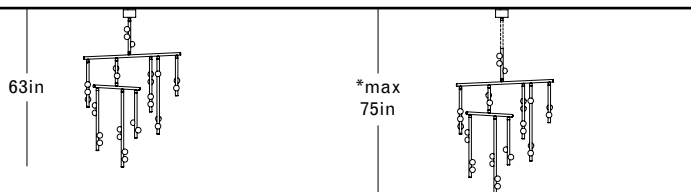

\*12in Non-illuminated, adjustable length stem can be included for range from 86in-98in

**DS.18.01 with 48in Fixed Length Illuminated Stem**

Overall Drop Length: 98in  
 Total Bulbs: 27  
 Total Wattage: 32.4w  
 Total List Price: \$32,400

\*12in Non-illuminated, adjustable length stem can be included for range from 98in-110in

**DS.18.01 with 60in Fixed Length Illuminated Stem**

Overall Drop Length: 110in  
 Total Bulbs: 29  
 Total Wattage: 34.8w  
 Total List Price: \$34,800

\*12in Non-illuminated, adjustable length stem can be included for range from 110in-122in

**DS.24.02 with Fixed Length 12in Illuminated Stem**

Overall Drop Length: 63in  
 Total Bulbs: 27  
 Total Wattage: 32.4w  
 Total List Price: \$32,400

\*12in Non-illuminated, adjustable length stem can be included for range from 63in–75in

**DS.24.02 with Fixed Length 24in Illuminated Stem**

Overall Drop Length: 75in  
 Total Bulbs: 29  
 Total Wattage: 34.8w  
 Total List Price: \$34,800