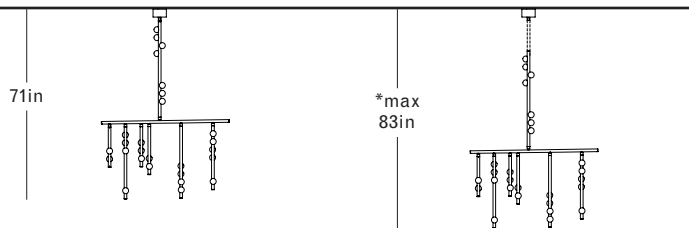

\*12in Non-illuminated, adjustable length stem can be included for range from 113in-125in

**DS.20.01 with 12in Fixed Length Illuminated Stem**

Overall Drop Length: 47in  
 Total Bulbs: 23  
 Total Wattage: 27.6w  
 Total List Price: \$27,600

\*12in Non-illuminated, adjustable length stem can be included for range from 47in–59in

**DS.20.01 with 24in Fixed Length Illuminated Stem**

Overall Drop Length: 59in  
 Total Bulbs: 25  
 Total Wattage: 30w  
 Total List Price: \$30,000

\*12in Non-illuminated, adjustable length stem can be included for range from 59in–71in

**DS.20.01 with 36in Fixed Length Illuminated Stem**

Overall Drop Length: 71in  
 Total Bulbs: 27  
 Total Wattage: 32.4w  
 Total List Price: \$32,400

\*12in Non-illuminated, adjustable length stem can be included for range from 71in–83in

**DS.20.01 with 48in Fixed Length Illuminated Stem**

Overall Drop Length: 83in  
 Total Bulbs: 29  
 Total Wattage: 34.8w  
 Total List Price: \$34,800