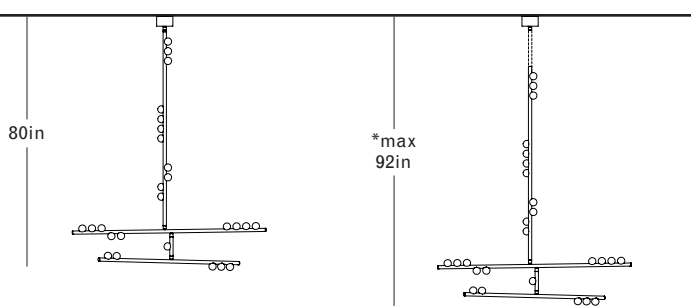

\*12in Non-illuminated, adjustable length stem can be included for range from 44in–56in

**DS.15.01 with 36in Fixed Length Illuminated Stem**

Overall Drop Length: 56in  
 Total Bulbs: 22  
 Total Wattage: 26.4w  
 Total List Price: \$26,400

\*12in Non-illuminated, adjustable length stem can be included for range from 56in–68in

**DS.15.01 with 48in Fixed Length Illuminated Stem**

Overall Drop Length: 68in  
 Total Bulbs: 24  
 Total Wattage: 28.8w  
 Total List Price: \$28,800

\*12in Non-illuminated, adjustable length stem can be included for range from 68in–80in

**DS.15.01 with 60in Fixed Length Illuminated Stem**

Overall Drop Length: 80in  
 Total Bulbs: 26  
 Total Wattage: 31.2w  
 Total List Price: \$31,200

\*12in Non-illuminated, adjustable length stem can be included for range from 80in–92in

**DS.18.01 with Fixed Length 12in Illuminated Stem**

Overall Drop Length: 62in  
 Total Bulbs: 21  
 Total Wattage: 25.2w  
 Total List Price: \$25,200