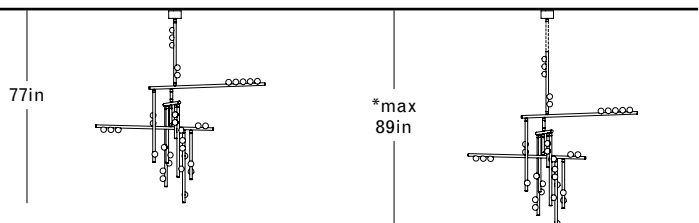

\*12in Non-illuminated, adjustable length stem can be included for range from 99in–111in

**DS.24.02 with 60in Fixed Length Illuminated Stem**

Overall Drop Length: 111in  
 Total Bulbs: 35  
 Total Wattage: 42w  
 Total List Price: \$42,000

\*12in Non-illuminated, adjustable length stem can be included for range from 111in–123in

**DS.29.01 with Fixed Length 12in Illuminated Stem**

Overall Drop Length: 65in  
 Total Bulbs: 32  
 Total Wattage: 38.4w  
 Total List Price: \$38,400

\*12in Non-illuminated, adjustable length stem can be included for range from 65in-77in

**DS.29.01 with Fixed Length 24in Illuminated Stem**

Overall Drop Length: 77in  
 Total Bulbs: 34  
 Total Wattage: 40.8w  
 Total List Price: \$40,800

\*12in Non-illuminated, adjustable length stem can be included for range from 77in-89in

**DS.29.01 with 36in Fixed Length Illuminated Stem**

Overall Drop Length: 89in  
 Total Bulbs: 36  
 Total Wattage: 43.2w  
 Total List Price: \$43,200