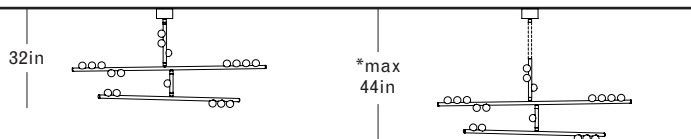

12in Stem  
Included at no charge upon request

36in Stem  
\$2,500

72in Stem  
\$5,000

One adjustable stem per fixture

**DS.15.01 with Fixed Length 12in Illuminated Stem**

Overall Drop Length: 32in  
 Total Bulbs: 18  
 Total Wattage: 21.6w  
 Total List Price: \$21,600

\*12in Non-illuminated, adjustable length stem can be included for range from 32in–44in

**DS.15.01 with Fixed Length 24in Illuminated Stem**

Overall Drop Length: 44in  
 Total Bulbs: 20  
 Total Wattage: 24w  
 Total List Price: \$24,000

\*12in Non-illuminated, adjustable length stem can be included for range from 44in–56in

**DS.15.01 with 36in Fixed Length Illuminated Stem**

Overall Drop Length: 56in  
 Total Bulbs: 22  
 Total Wattage: 26.4w  
 Total List Price: \$26,400

\*12in Non-illuminated, adjustable length stem can be included for range from 56in–68in

**DS.15.01 with 48in Fixed Length Illuminated Stem**

Overall Drop Length: 68in  
 Total Bulbs: 24  
 Total Wattage: 28.8w  
 Total List Price: \$28,800