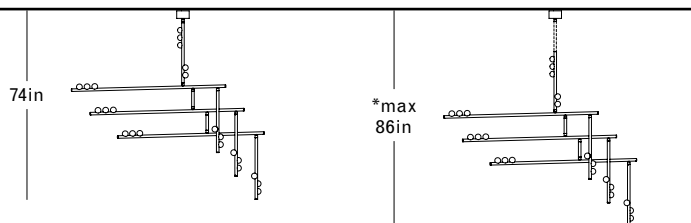

\*12in Non-illuminated, adjustable length stem can be included for range from 68in–80in

**DS.15.01 with 60in Fixed Length Illuminated Stem**

Overall Drop Length: 80in  
 Total Bulbs: 26  
 Total Wattage: 31.2w  
 Total List Price: \$31,200

\*12in Non-illuminated, adjustable length stem can be included for range from 80in–92in

**DS.18.01 with Fixed Length 12in Illuminated Stem**

Overall Drop Length: 62in  
 Total Bulbs: 21  
 Total Wattage: 25.2w  
 Total List Price: \$25,200

\*12in Non-illuminated, adjustable length stem can be included for range from 62in-74in

**DS.18.01 with Fixed Length 24in Illuminated Stem**

Overall Drop Length: 74in  
 Total Bulbs: 23  
 Total Wattage: 27.6w  
 Total List Price: \$27,600

\*12in Non-illuminated, adjustable length stem can be included for range from 74in-86in

**DS.18.01 with 36in Fixed Length Illuminated Stem**

Overall Drop Length: 86in  
 Total Bulbs: 25  
 Total Wattage: 30w  
 Total List Price: \$30,000