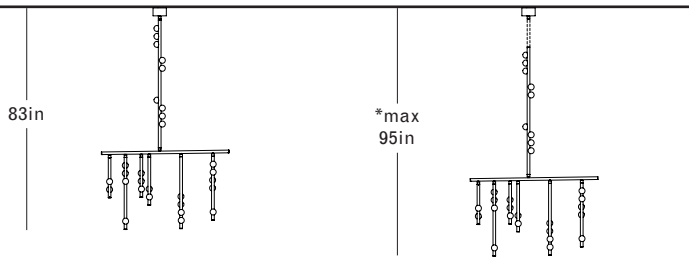

\*12in Non-illuminated, adjustable length stem can be included for range from 47in–59in

**DS.20.01 with 24in Fixed Length Illuminated Stem**

Overall Drop Length: 59in  
 Total Bulbs: 25  
 Total Wattage: 30w  
 Total List Price: \$30,000

\*12in Non-illuminated, adjustable length stem can be included for range from 59in–71in

**DS.20.01 with 36in Fixed Length Illuminated Stem**

Overall Drop Length: 71in  
 Total Bulbs: 27  
 Total Wattage: 32.4w  
 Total List Price: \$32,400

\*12in Non-illuminated, adjustable length stem can be included for range from 71in–83in

**DS.20.01 with 48in Fixed Length Illuminated Stem**

Overall Drop Length: 83in  
 Total Bulbs: 29  
 Total Wattage: 34.8w  
 Total List Price: \$34,800

\*12in Non-illuminated, adjustable length stem can be included for range from 83in–95in

**DS.20.01 with 60in Fixed Length Illuminated Stem**

Overall Drop Length: 95in  
 Total Bulbs: 31  
 Total Wattage: 37.2w  
 Total List Price: \$37,200