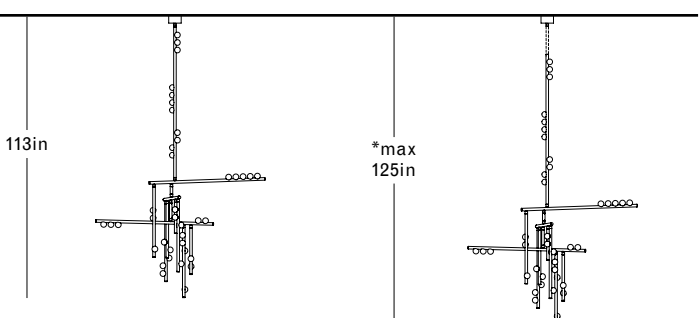

\*12in Non-illuminated, adjustable length stem can be included for range from 77in-89in

**DS.29.01 with 36in Fixed Length Illuminated Stem**

Overall Drop Length: 89in  
 Total Bulbs: 36  
 Total Wattage: 43.2w  
 Total List Price: \$43,200

\*12in Non-illuminated, adjustable length stem can be included for range from 89in-101in

**DS.29.01 with 48in Fixed Length Illuminated Stem**

Overall Drop Length: 101in  
 Total Bulbs: 38  
 Total Wattage: 45.6w  
 Total List Price: \$45,600

\*12in Non-illuminated, adjustable length stem can be included for range from 101in-113in

**DS.29.01 with 60in Fixed Length Illuminated Stem**

Overall Drop Length: 113in  
 Total Bulbs: 40  
 Total Wattage: 48w  
 Total List Price: \$48,000

\*12in Non-illuminated, adjustable length stem can be included for range from 113in-125in

**DS.20.01 with 12in Fixed Length Illuminated Stem**

Overall Drop Length: 47in  
 Total Bulbs: 23  
 Total Wattage: 27.6w  
 Total List Price: \$27,600