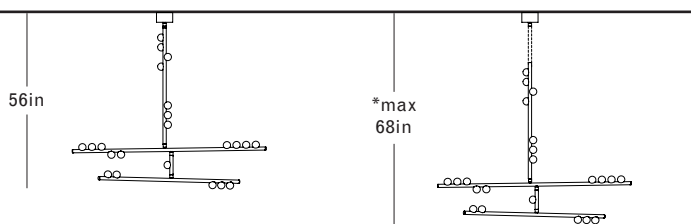

12in Stem  
Included at no charge upon request

36in Stem  
\$2,500

72in Stem  
\$5,000

One adjustable stem per fixture

**DS.15.01 with Fixed Length 12in Illuminated Stem**

Overall Drop Length: 32in  
 Total Bulbs: 18  
 Total Wattage: 21.6w  
 Total List Price: \$21,600

\*12in Non-illuminated, adjustable length stem can be included for range from 32in–44in

**DS.15.01 with Fixed Length 24in Illuminated Stem**

Overall Drop Length: 44in  
 Total Bulbs: 20  
 Total Wattage: 24w  
 Total List Price: \$24,000

\*12in Non-illuminated, adjustable length stem can be included for range from 44in–56in

**DS.15.01 with 36in Fixed Length Illuminated Stem**

Overall Drop Length: 56in  
 Total Bulbs: 22  
 Total Wattage: 26.4w  
 Total List Price: \$26,400

\*12in Non-illuminated, adjustable length stem can be included for range from 56in–68in

**DS.15.01 with 48in Fixed Length Illuminated Stem**

Overall Drop Length: 68in  
 Total Bulbs: 24  
 Total Wattage: 28.8w  
 Total List Price: \$28,800