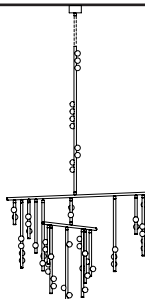

86in

\*max  
98in

\*12in Non-illuminated, adjustable length stem  
 can be included for range from 86in-98in

DS.42.01 with 48in Fixed Length Illuminated Stem

Overall Drop Length: 98in  
 Total Bulbs: 51  
 Total Wattage: 61.2w  
 Total List Price: \$61,200

98in

\*max  
110in

\*12in Non-illuminated, adjustable length stem  
 can be included for range from 98in-110in

DS.42.01 with 60in Fixed Length Illuminated Stem

Overall Drop Length: 110in  
 Total Bulbs: 53  
 Total Wattage: 63.6w  
 Total List Price: \$63,600

110in

\*max  
122in

\*12in Non-illuminated, adjustable length stem  
 can be included for range from 110in-122in

**DS.59.01 with 12in Fixed Length Illuminated Stem**

Overall Drop Length: 108in  
 Total Bulbs: 62  
 Total Wattage: 74.4w  
 Total List Price: \$74,400