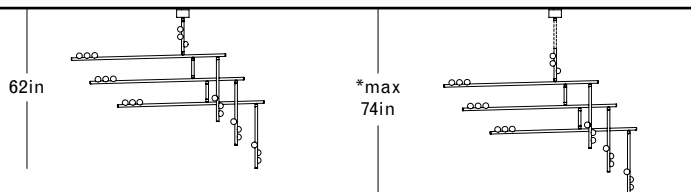

\*12in Non-illuminated, adjustable length stem can be included for range from 56in–68in

**DS.15.01 with 48in Fixed Length Illuminated Stem**

Overall Drop Length: 68in  
 Total Bulbs: 24  
 Total Wattage: 28.8w  
 Total List Price: \$28,800

\*12in Non-illuminated, adjustable length stem can be included for range from 68in–80in

**DS.15.01 with 60in Fixed Length Illuminated Stem**

Overall Drop Length: 80in  
 Total Bulbs: 26  
 Total Wattage: 31.2w  
 Total List Price: \$31,200

\*12in Non-illuminated, adjustable length stem can be included for range from 80in–92in

**DS.18.01 with Fixed Length 12in Illuminated Stem**

Overall Drop Length: 62in  
 Total Bulbs: 21  
 Total Wattage: 25.2w  
 Total List Price: \$25,200

\*12in Non-illuminated, adjustable length stem can be included for range from 62in-74in

**DS.18.01 with Fixed Length 24in Illuminated Stem**

Overall Drop Length: 74in  
 Total Bulbs: 23  
 Total Wattage: 27.6w  
 Total List Price: \$27,600