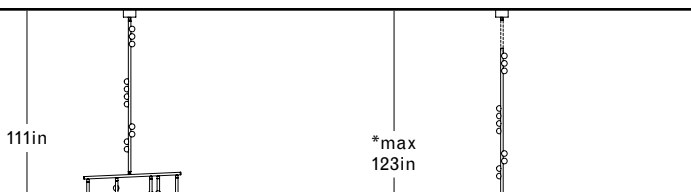

\*12in Non-illuminated, adjustable length stem can be included for range from 75in–87in

**DS.24.02 with 36in Fixed Length Illuminated Stem**

Overall Drop Length: 87in  
 Total Bulbs: 31  
 Total Wattage: 37.2w  
 Total List Price: \$37,200

\*12in Non-illuminated, adjustable length stem can be included for range from 87in–99in

**DS.24.02 with 48in Fixed Length Illuminated Stem**

Overall Drop Length: 99in  
 Total Bulbs: 33  
 Total Wattage: 39.6w  
 Total List Price: \$39,600

\*12in Non-illuminated, adjustable length stem can be included for range from 99in–111in

**DS.24.02 with 60in Fixed Length Illuminated Stem**

Overall Drop Length: 111in  
 Total Bulbs: 35  
 Total Wattage: 42w  
 Total List Price: \$42,000

\*12in Non-illuminated, adjustable length stem can be included for range from 111in–123in

**DS.29.01 with Fixed Length 12in Illuminated Stem**

Overall Drop Length: 65in  
 Total Bulbs: 32  
 Total Wattage: 38.4w  
 Total List Price: \$38,400