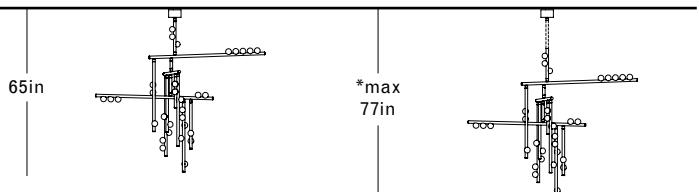

\*12in Non-illuminated, adjustable length stem can be included for range from 87in–99in

**DS.24.02 with 48in Fixed Length Illuminated Stem**

Overall Drop Length: 99in  
 Total Bulbs: 33  
 Total Wattage: 39.6w  
 Total List Price: \$39,600

\*12in Non-illuminated, adjustable length stem can be included for range from 99in–111in

**DS.24.02 with 60in Fixed Length Illuminated Stem**

Overall Drop Length: 111in  
 Total Bulbs: 35  
 Total Wattage: 42w  
 Total List Price: \$42,000

\*12in Non-illuminated, adjustable length stem can be included for range from 111in–123in

**DS.29.01 with Fixed Length 12in Illuminated Stem**

Overall Drop Length: 65in  
 Total Bulbs: 32  
 Total Wattage: 38.4w  
 Total List Price: \$38,400

\*12in Non-illuminated, adjustable length stem can be included for range from 65in-77in

**DS.29.01 with Fixed Length 24in Illuminated Stem**

Overall Drop Length: 77in  
 Total Bulbs: 34  
 Total Wattage: 40.8w  
 Total List Price: \$40,800