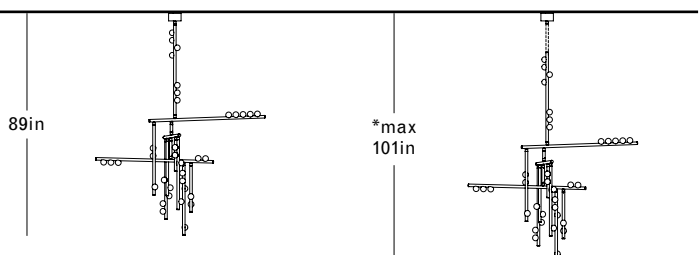

\*12in Non-illuminated, adjustable length stem can be included for range from 111in–123in

**DS.29.01 with Fixed Length 12in Illuminated Stem**

Overall Drop Length: 65in  
 Total Bulbs: 32  
 Total Wattage: 38.4w  
 Total List Price: \$38,400

\*12in Non-illuminated, adjustable length stem can be included for range from 65in-77in

**DS.29.01 with Fixed Length 24in Illuminated Stem**

Overall Drop Length: 77in  
 Total Bulbs: 34  
 Total Wattage: 40.8w  
 Total List Price: \$40,800

\*12in Non-illuminated, adjustable length stem can be included for range from 77in-89in

**DS.29.01 with 36in Fixed Length Illuminated Stem**

Overall Drop Length: 89in  
 Total Bulbs: 36  
 Total Wattage: 43.2w  
 Total List Price: \$43,200

\*12in Non-illuminated, adjustable length stem can be included for range from 89in-101in

**DS.29.01 with 48in Fixed Length Illuminated Stem**

Overall Drop Length: 101in  
 Total Bulbs: 38  
 Total Wattage: 45.6w  
 Total List Price: \$45,600