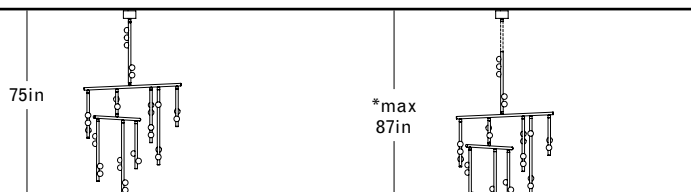

\*12in Non-illuminated, adjustable length stem can be included for range from 98in-110in

**DS.18.01 with 60in Fixed Length Illuminated Stem**

Overall Drop Length: 110in  
 Total Bulbs: 29  
 Total Wattage: 34.8w  
 Total List Price: \$34,800

\*12in Non-illuminated, adjustable length stem can be included for range from 110in-122in

**DS.24.02 with Fixed Length 12in Illuminated Stem**

Overall Drop Length: 63in  
 Total Bulbs: 27  
 Total Wattage: 32.4w  
 Total List Price: \$32,400

\*12in Non-illuminated, adjustable length stem can be included for range from 63in–75in

**DS.24.02 with Fixed Length 24in Illuminated Stem**

Overall Drop Length: 75in  
 Total Bulbs: 29  
 Total Wattage: 34.8w  
 Total List Price: \$34,800

\*12in Non-illuminated, adjustable length stem can be included for range from 75in–87in

**DS.24.02 with 36in Fixed Length Illuminated Stem**

Overall Drop Length: 87in  
 Total Bulbs: 31  
 Total Wattage: 37.2w  
 Total List Price: \$37,200