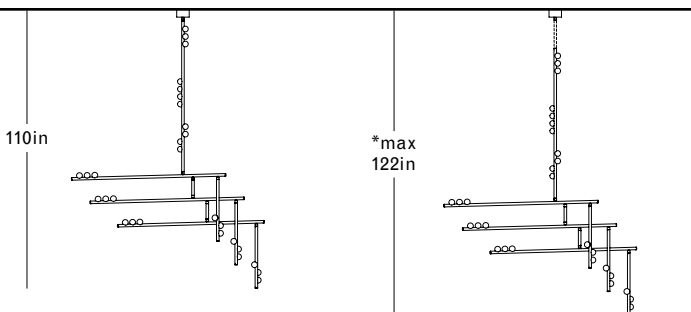

\*12in Non-illuminated, adjustable length stem can be included for range from 74in-86in

**DS.18.01 with 36in Fixed Length Illuminated Stem**

Overall Drop Length: 86in  
 Total Bulbs: 25  
 Total Wattage: 30w  
 Total List Price: \$30,000

\*12in Non-illuminated, adjustable length stem can be included for range from 86in-98in

**DS.18.01 with 48in Fixed Length Illuminated Stem**

Overall Drop Length: 98in  
 Total Bulbs: 27  
 Total Wattage: 32.4w  
 Total List Price: \$32,400

\*12in Non-illuminated, adjustable length stem can be included for range from 98in-110in

**DS.18.01 with 60in Fixed Length Illuminated Stem**

Overall Drop Length: 110in  
 Total Bulbs: 29  
 Total Wattage: 34.8w  
 Total List Price: \$34,800

\*12in Non-illuminated, adjustable length stem can be included for range from 110in-122in

**DS.24.02 with Fixed Length 12in Illuminated Stem**

Overall Drop Length: 63in  
 Total Bulbs: 27  
 Total Wattage: 32.4w  
 Total List Price: \$32,400