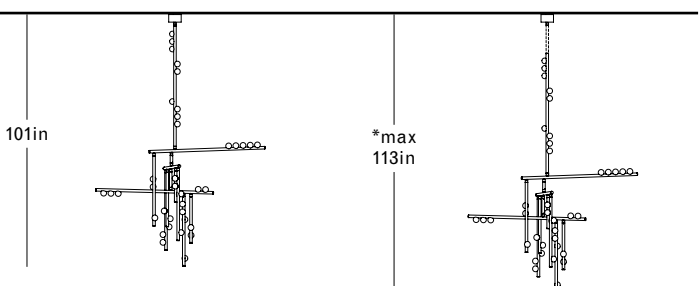

\*12in Non-illuminated, adjustable length stem can be included for range from 65in-77in

**DS.29.01 with Fixed Length 24in Illuminated Stem**

Overall Drop Length: 77in  
 Total Bulbs: 34  
 Total Wattage: 40.8w  
 Total List Price: \$40,800

\*12in Non-illuminated, adjustable length stem can be included for range from 77in-89in

**DS.29.01 with 36in Fixed Length Illuminated Stem**

Overall Drop Length: 89in  
 Total Bulbs: 36  
 Total Wattage: 43.2w  
 Total List Price: \$43,200

\*12in Non-illuminated, adjustable length stem can be included for range from 89in-101in

**DS.29.01 with 48in Fixed Length Illuminated Stem**

Overall Drop Length: 101in  
 Total Bulbs: 38  
 Total Wattage: 45.6w  
 Total List Price: \$45,600

\*12in Non-illuminated, adjustable length stem can be included for range from 101in-113in

**DS.29.01 with 60in Fixed Length Illuminated Stem**

Overall Drop Length: 113in  
 Total Bulbs: 40  
 Total Wattage: 48w  
 Total List Price: \$48,000