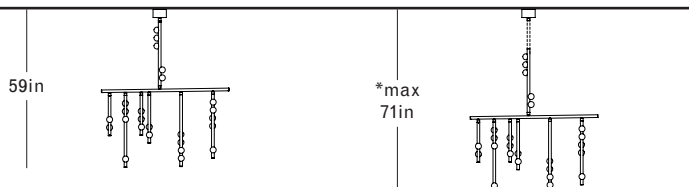

\*12in Non-illuminated, adjustable length stem can be included for range from 101in-113in

**DS.29.01 with 60in Fixed Length Illuminated Stem**

Overall Drop Length: 113in  
 Total Bulbs: 40  
 Total Wattage: 48w  
 Total List Price: \$48,000

\*12in Non-illuminated, adjustable length stem can be included for range from 113in-125in

**DS.20.01 with 12in Fixed Length Illuminated Stem**

Overall Drop Length: 47in  
 Total Bulbs: 23  
 Total Wattage: 27.6w  
 Total List Price: \$27,600

\*12in Non-illuminated, adjustable length stem can be included for range from 47in–59in

**DS.20.01 with 24in Fixed Length Illuminated Stem**

Overall Drop Length: 59in  
 Total Bulbs: 25  
 Total Wattage: 30w  
 Total List Price: \$30,000

\*12in Non-illuminated, adjustable length stem can be included for range from 59in–71in

**DS.20.01 with 36in Fixed Length Illuminated Stem**

Overall Drop Length: 71in  
 Total Bulbs: 27  
 Total Wattage: 32.4w  
 Total List Price: \$32,400