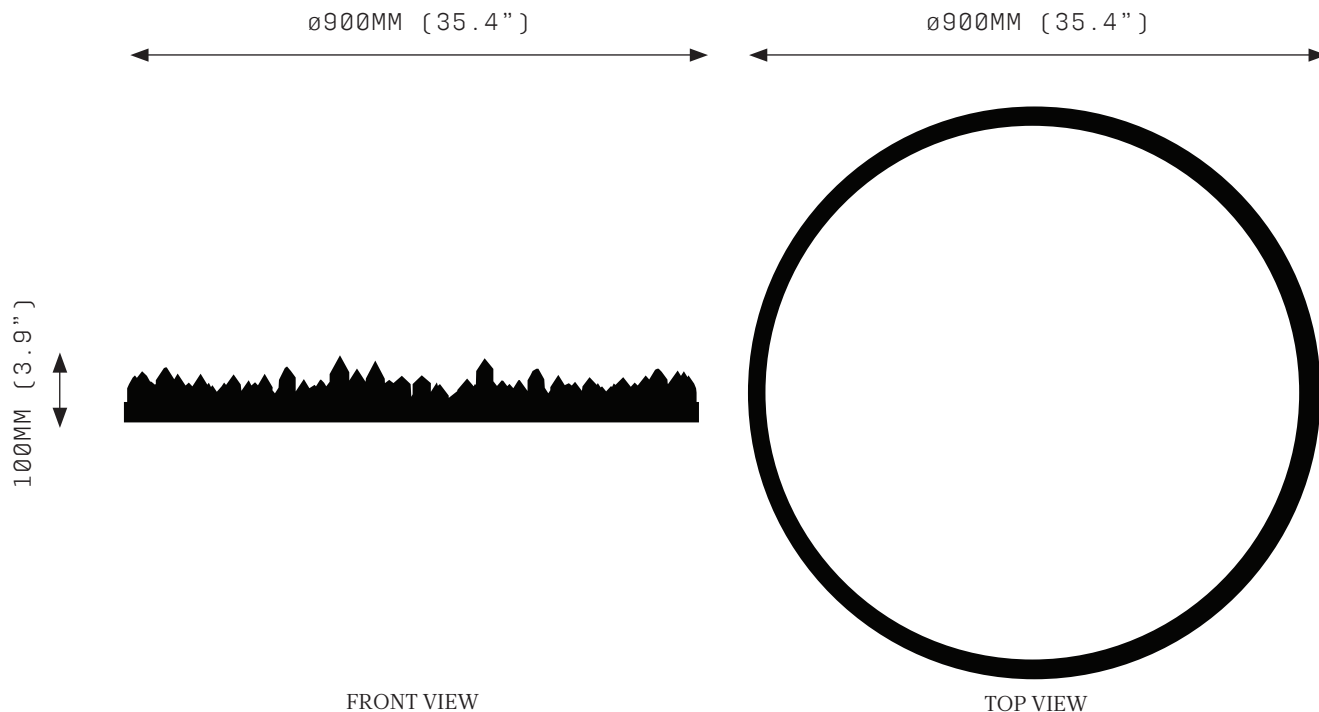

PROMETHEUS I 900

SPECIFICATIONS

Ordering Code:
P1.900

Lamp:
24V LED WW 2700K

Lumens:
4366 LM

Voltage:
24V DC

Watts:
54W

Weight:
Approx. 14 kg*
*Exclusive of canopy

Inclusions:
Power Supply Unit x 60W

Exclusions:
User interface, Dimmer unit

PRODUCT OPTIONS

Finishes:
AB Aged Brass
BB Brushed Brass
HRB Hand Rubbed Brass
DB Dark Bronze
MP Mottled Patina
BSS Brushed Stainless Steel*
VER Verdigris
PB Polished Brass
PSS Polished Stainless Steel*
CL Copper Leaf
SL Silver Leaf
GL Gold Leaf
* Stainless Steel has a different profile.

Suspension:
A-CAB Angled Cable*
V-CAB Vertical Cable

Canopy:*
RFM Round Flush Medium
RFL Round Flush Large
RSM Round Surface Medium
RSL Round Surface Large
*Refer to Canopy Specification Guide

WARRANTY

3 Years Fixture
3 Years Power Supply Unit
3 Years LED

Prometheus I is a solid fixture that will require very little maintenance over the years.

If your Prometheus I is treated with care, it will shine brightly for many years to come.

Quartz is a mineral formed by the Earth. Each crystal piece will be unique due to natural variation of size, shape, colour and clarity.

Contact us for custom variations.

Installation should only be undertaken by a qualified professional