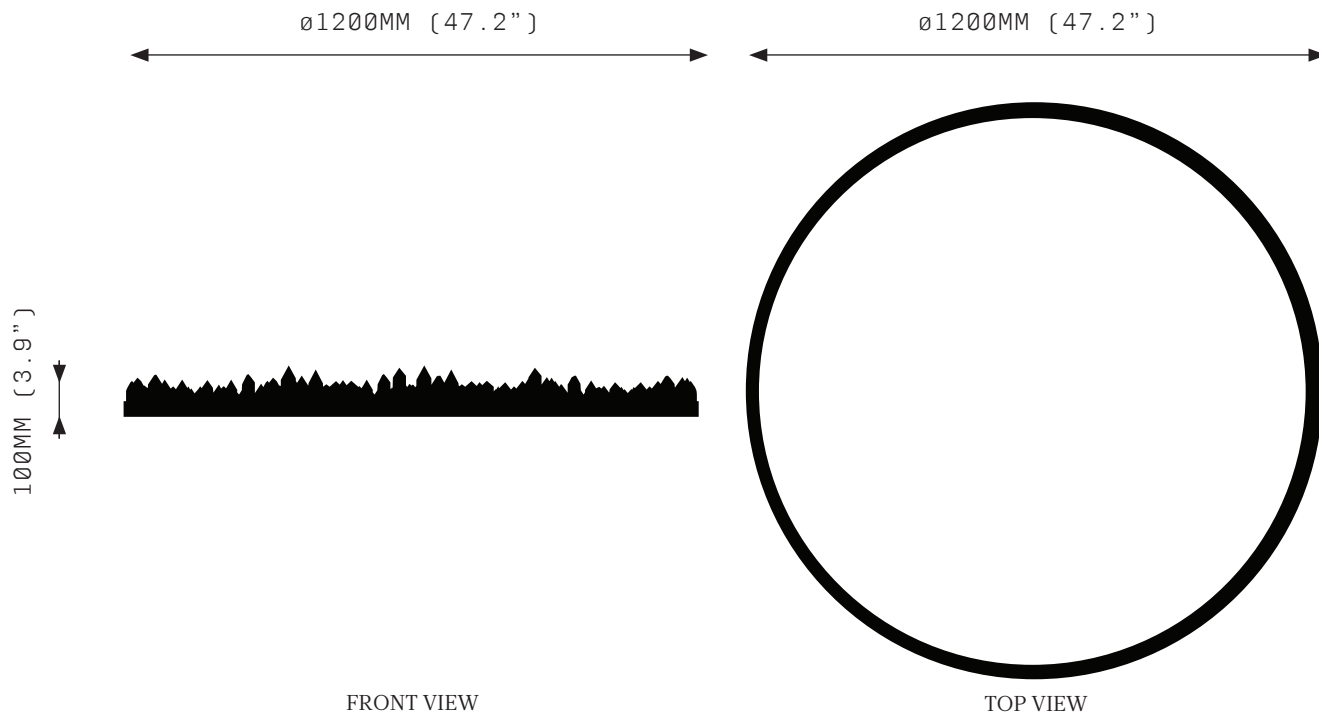

PROMETHEUS I 1200

SPECIFICATIONS

Ordering Code:
P1.1200

Lamp:
24V LED WW 2700K

Lumens:
5822 LM

Voltage:
24V DC

Watts:
72W

Weight:
Approx. 19 kg*
*Exclusive of canopy