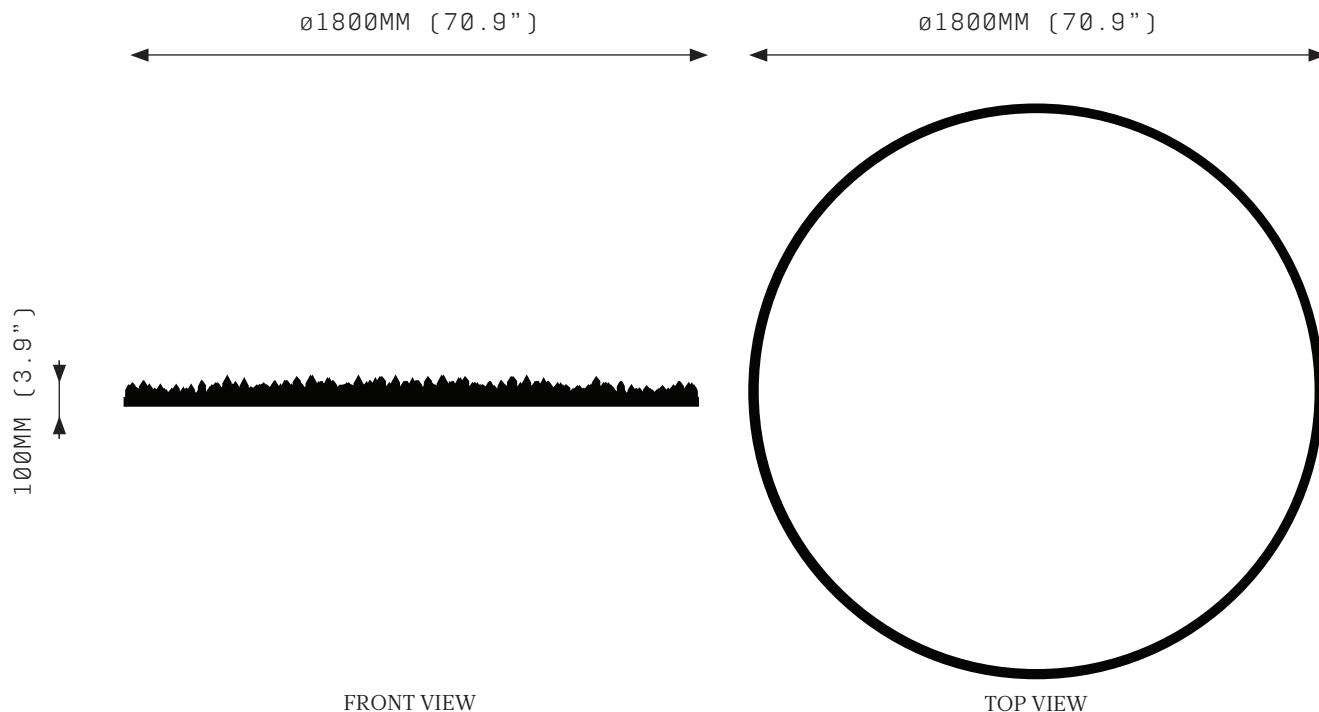

PROMETHEUS I 1800

SPECIFICATIONS

Ordering Code:
P1.1800

Lamp:
24V LED WW 2700K

Lumens:
8732 LM

Voltage:
24V DC

Watts:
108W

Weight:
Approx. 28 kg*
*Exclusive of canopy