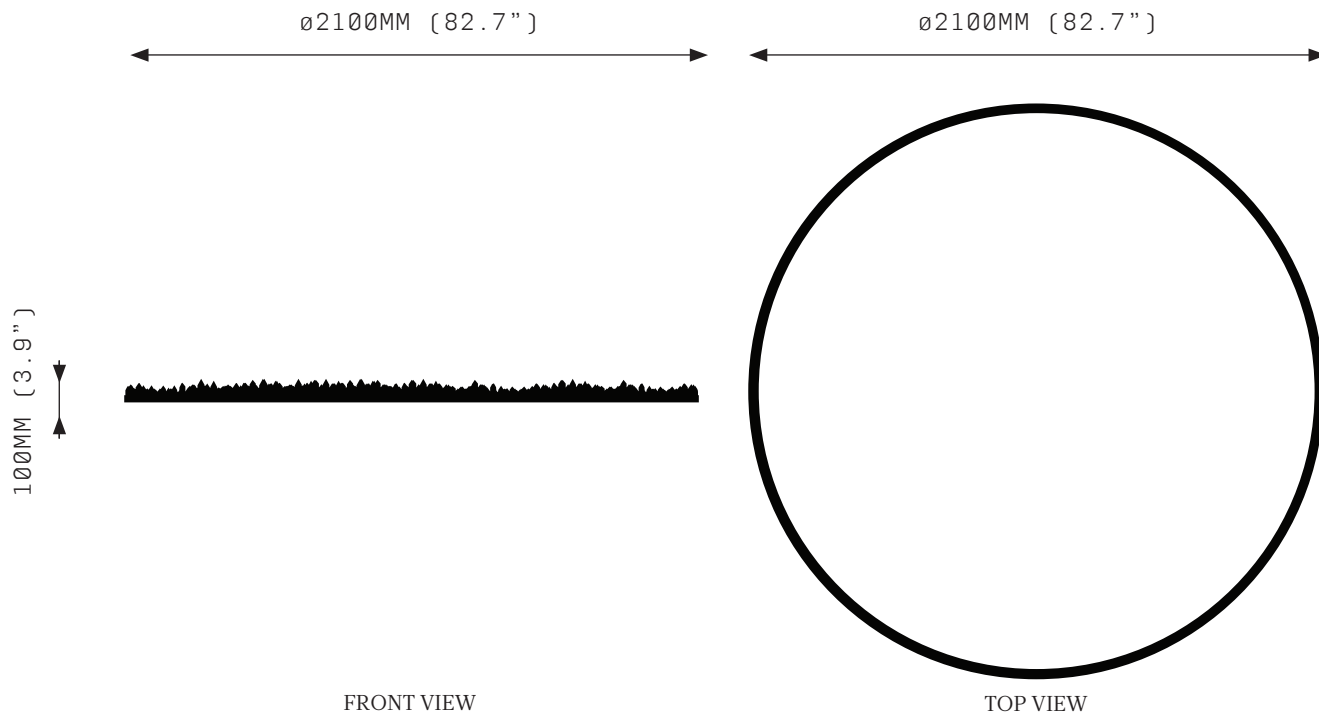

PROMETHEUS I 2100

SPECIFICATIONS

Ordering Code:
P1.2100

Lamp:
24V LED WW 2700K

Lumens:
10188 LM

Voltage:
24V DC

Watts:
126W

Weight:
Approx. 33 kg*
*Exclusive of canopy

Inclusions:
Power Supply Unit x 150W

Exclusions:
User interface, Dimmer unit

PRODUCT OPTIONS

Finishes:
AB Aged Brass
BB Brushed Brass
HRB Hand Rubbed Brass
DB Dark Bronze
MP Mottled Patina
BSS Brushed Stainless Steel*
VER Verdigris
PB Polished Brass
PSS Polished Stainless Steel*
CL Copper Leaf
SL Silver Leaf
GL Gold Leaf

* Stainless Steel has a different profile.

Suspension:
A-CAB Angled Cable*
V-CAB Vertical Cable

Canopy:*
RFM Round Flush Medium
RFL Round Flush Large
RSM Round Surface Medium
RSL Round Surface Large

*Refer to Canopy Specification Guide

WARRANTY

3 Years Fixture
3 Years Power Supply Unit
3 Years LED

Prometheus I is a solid fixture that will require very little maintenance over the years.

If your Prometheus I is treated with care, it will shine brightly for many years to come.

Quartz is a mineral formed by the Earth. Each crystal piece will be unique due to natural variation of size, shape, colour and clarity.

Contact us for custom variations.

Installation should only be undertaken by a qualified professional