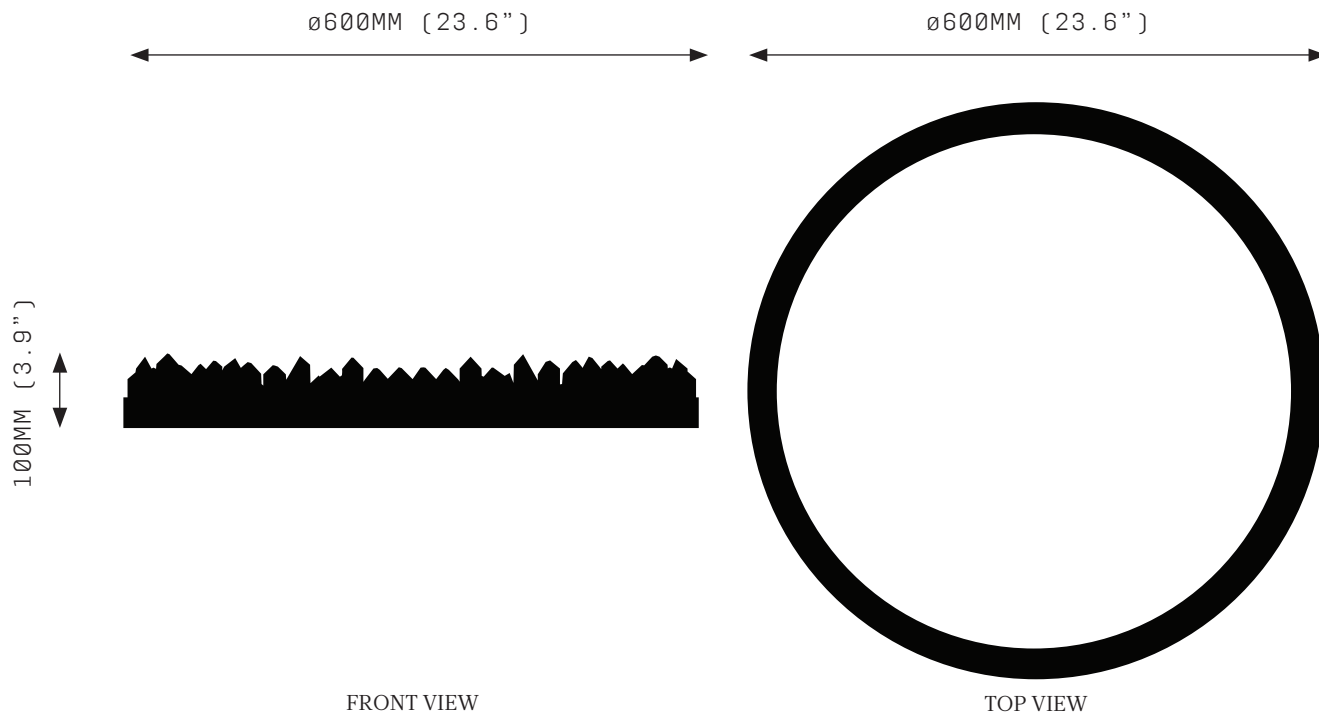

PROMETHEUS I 600

SPECIFICATIONS

Ordering Code:
P1.600

Lamp:
24V LED WW 2700K

Lumens:
2911 LM

Voltage:
24V DC

Watts:
36W

Weight:
Approx. 9 kg*
*Exclusive of canopy