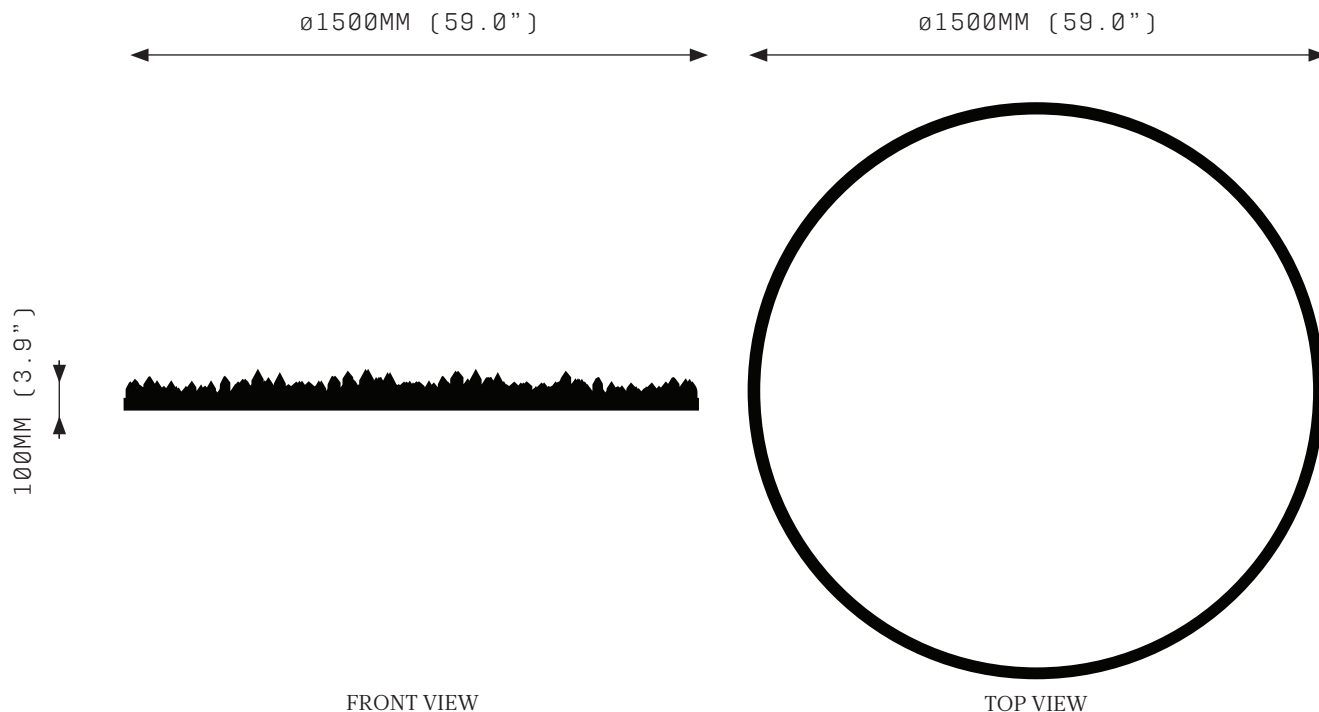

PROMETHEUS I 1500

SPECIFICATIONS

Ordering Code:
P1.1500

Lamp:
24V LED WW 2700K

Lumens:
7277 LM

Voltage:
24V DC

Watts:
90W

Weight:
Approx. 23 kg*
*Exclusive of canopy

Inclusions:
Power Supply Unit x 100W

Exclusions:
User interface, Dimmer unit

PRODUCT OPTIONS

Finishes:
AB Aged Brass
BB Brushed Brass
HRB Hand Rubbed Brass
DB Dark Bronze
MP Mottled Patina
BSS Brushed Stainless Steel*
VER Verdigris
PB Polished Brass
PSS Polished Stainless Steel*
CL Copper Leaf
SL Silver Leaf
GL Gold Leaf
* Stainless Steel has a different profile.

Suspension:
A-CAB Angled Cable*
V-CAB Vertical Cable

Canopy:*
RFM Round Flush Medium
RFL Round Flush Large
RSM Round Surface Medium
RSL Round Surface Large
*Refer to Canopy Specification Guide

WARRANTY

3 Years Fixture
3 Years Power Supply Unit
3 Years LED

Prometheus I is a solid fixture that will require very little maintenance over the years.

If your Prometheus I is treated with care, it will shine brightly for many years to come.

Quartz is a mineral formed by the Earth. Each crystal piece will be unique due to natural variation of size, shape, colour and clarity.

Contact us for custom variations.

Installation should only be undertaken by a qualified professional