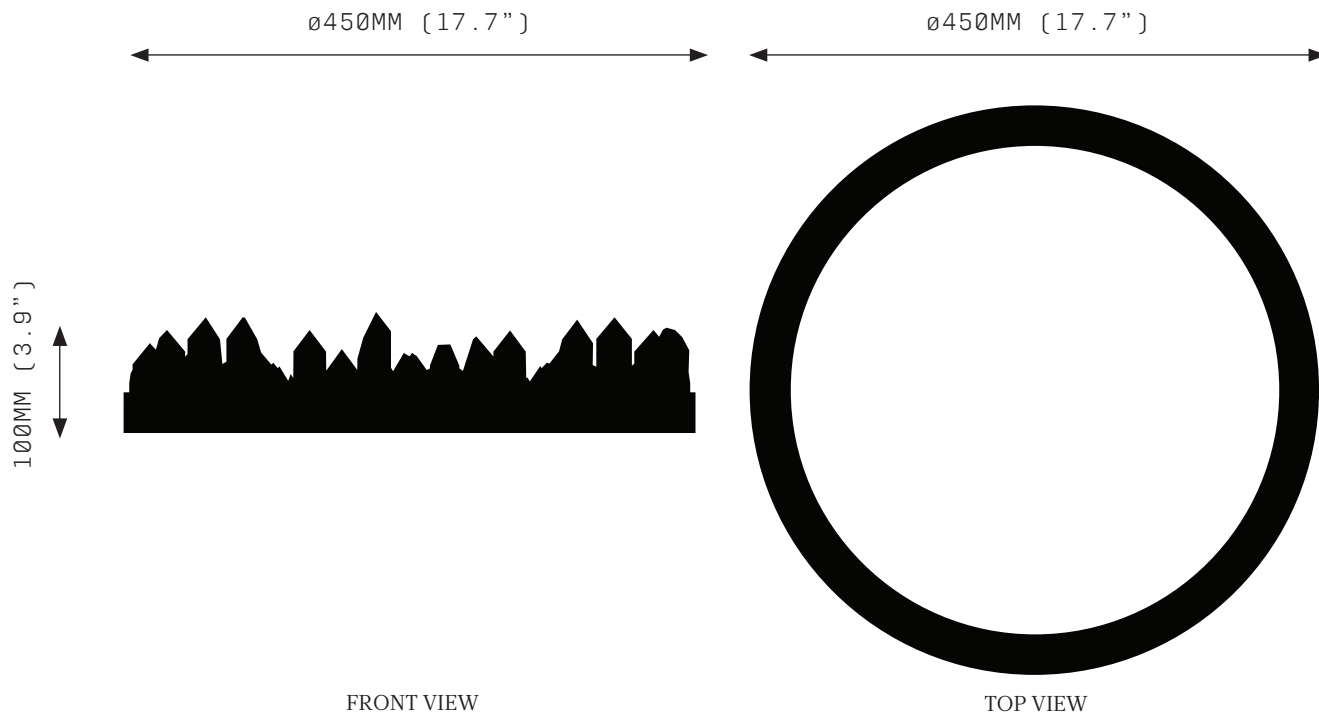

PROMETHEUS I 450

SPECIFICATIONS

Ordering Code:
P1.450

Lamp:
24V LED WW 2700K

Lumens:
2183 LM

Voltage:
24V DC

Watts:
27W

Weight:
Approx. 7 kg*
*Exclusive of canopy

Inclusions:
Power Supply Unit x 60W

Exclusions:
User interface, Dimmer unit

PRODUCT OPTIONS

Finishes:
AB Aged Brass
BB Brushed Brass
HRB Hand Rubbed Brass
DB Dark Bronze
MP Mottled Patina
BSS Brushed Stainless Steel*
VER Verdigris
PB Polished Brass
PSS Polished Stainless Steel*
CL Copper Leaf
SL Silver Leaf
GL Gold Leaf
* Stainless Steel has a different profile.

Suspension:
A-CAB Angled Cable*
V-CAB Vertical Cable

Canopy:*
RFM Round Flush Medium
RFL Round Flush Large
RSM Round Surface Medium
RSL Round Surface Large
*Refer to Canopy Specification Guide

WARRANTY

3 Years Fixture
3 Years Power Supply Unit
3 Years LED

Prometheus I is a solid fixture that will require very little maintenance over the years.

If your Prometheus I is treated with care, it will shine brightly for many years to come.

Quartz is a mineral formed by the Earth. Each crystal piece will be unique due to natural variation of size, shape, colour and clarity.

Contact us for custom variations.

Installation should only be undertaken by a qualified professional