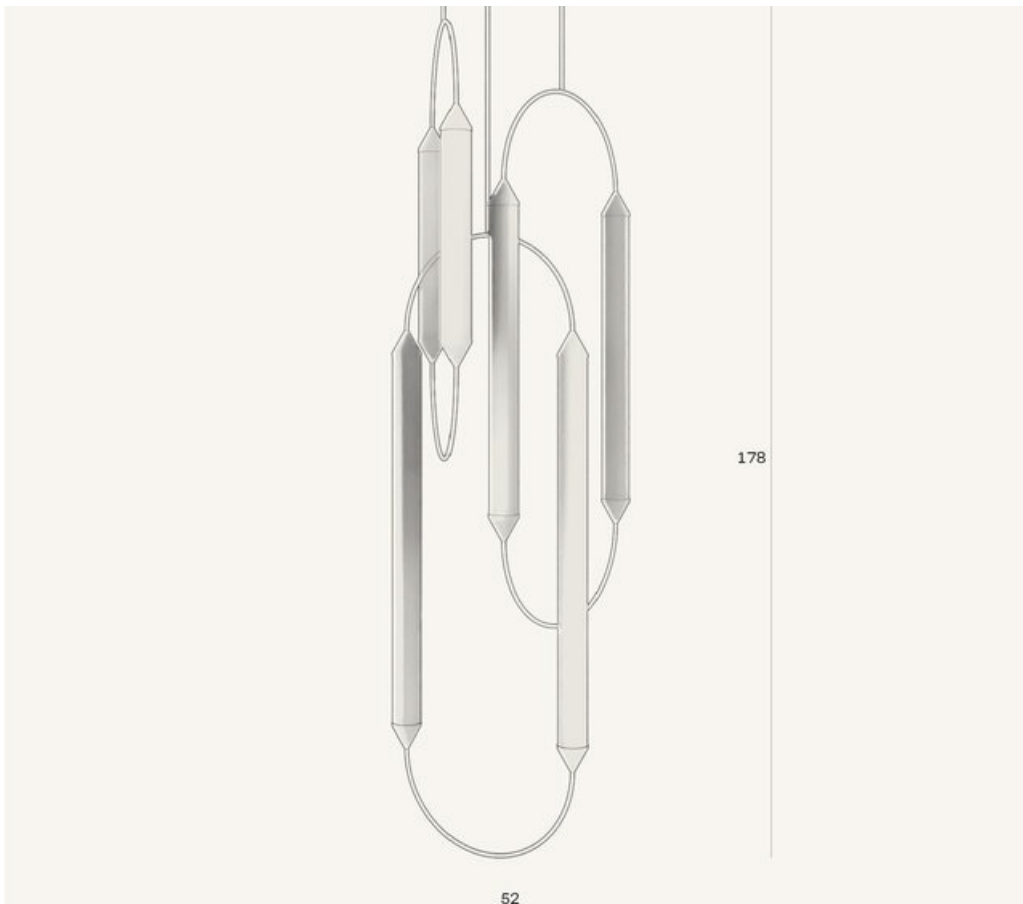

CIRQUE CHANDELIER WEAVE LARGE

CE IP20 UK CA

DIMENSIONS

W52 X D50 X H178CM

DIMMABLE

YES

LIGHT SOURCE

(INCLUDED)

12 PROPRIETARY CIRQUE

LEDS. 54W, 4800

LUMENS, 2700K WARM

WHITE. CRI>95.

LEAD TIME

5-8 WORKING WEEKS

Our lighting creations are made to order for our customers. For Bespoke, variations, custom pricing or information, please get in touch with us.

www.giopatocoombes.com/contact