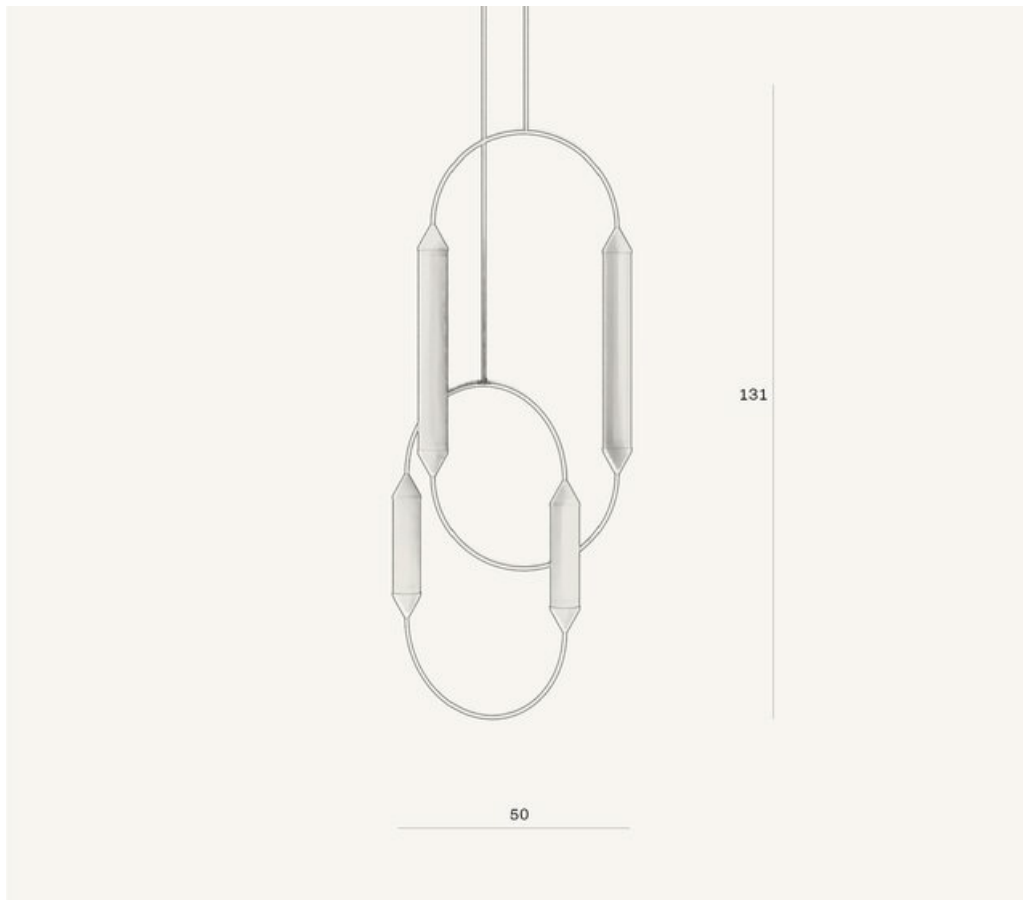

DIMENSIONS

W52 X D50 X H178CM

DIMMABLE

YES

LIGHT SOURCE

(INCLUDED)

12 PROPRIETARY CIRQUE

LEDS. 54W, 4800

www.giopatocoombes.com/contact

CIRQUE CHANDELIER WEAVE MEDIUM

CE IP20 UK
CA

DIMENSIONS

W52 X D50 X H131CM

DIMMABLE
YESLIGHT SOURCE
(INCLUDED)12 PROPRIETARY CIRQUE
LEDS. 54W, 4800
LUMENS, 2700K WARM
WHITE. CRI>95.

CIRQUE CHANDELIER WEAVE SMALL

CE IP20 UK
CADIMENSIONS
W50 X D25 X H131CMDIMMABLE
YESLIGHT SOURCE
(INCLUDED)
8 PROPRIETARY CIRQUE
LEDS. 36W, 3200
LUMENS, 2700K WARM
WHITE. CRI>95LEAD TIME
5-8 WORKING WEEKS