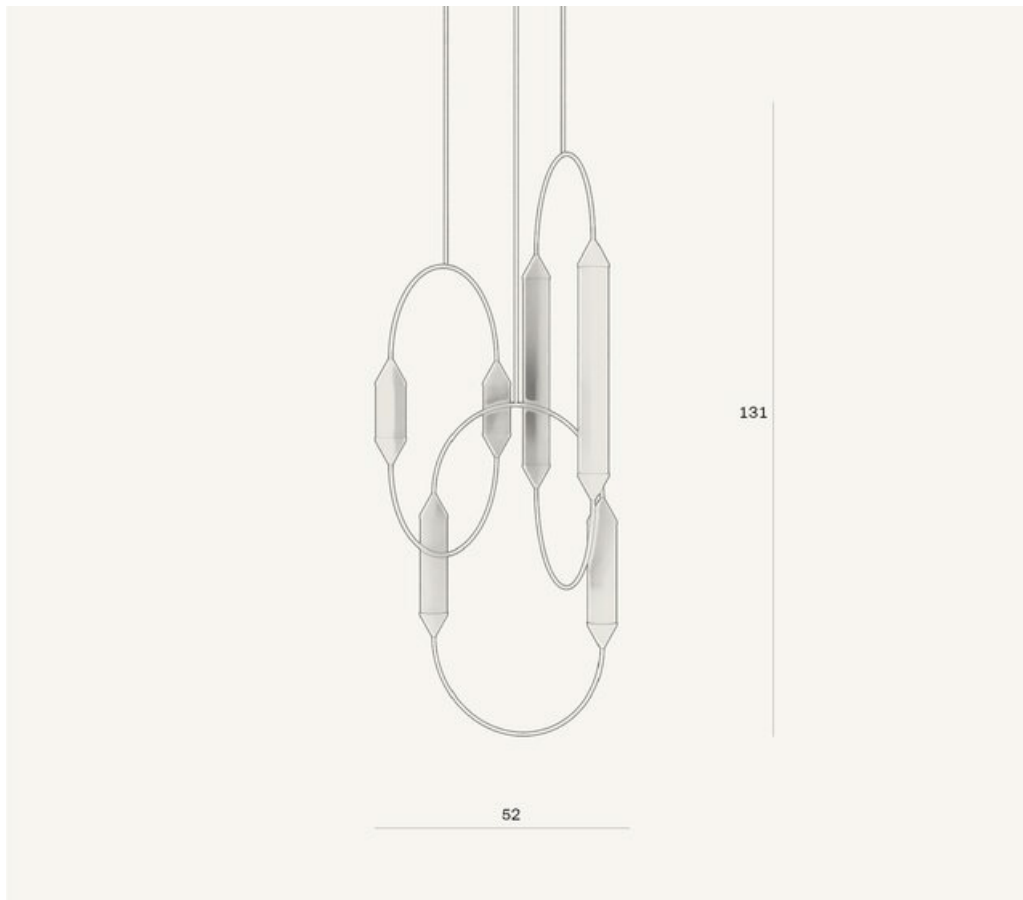

Two, or three vaults that play with each others' movements. Cirque Weave combines oval brass structures with brass stems and ribbed borosilicate transparent glass capsules that project continuous light.

DIMENSIONS

W52 X D50 X H178CM

DIMMABLE

YES

LIGHT SOURCE

(INCLUDED)

12 PROPRIETARY CIRQUE

LEDS. 54W, 4800

www.giopatocoombes.com/contact

CIRQUE CHANDELIER WEAVE MEDIUM

CE IP20 UK
CA

DIMENSIONS

W52 X D50 X H131CM

DIMMABLE
YESLIGHT SOURCE
(INCLUDED)12 PROPRIETARY CIRQUE
LEDS. 54W, 4800
LUMENS, 2700K WARM
WHITE. CRI>95.

CIRQUE CHANDELIER WEAVE SMALL

CE IP20 UK
CADIMENSIONS
W50 X D25 X H131CMDIMMABLE
YESLIGHT SOURCE
(INCLUDED)
8 PROPRIETARY CIRQUE
LEDS. 36W, 3200
LUMENS, 2700K WARM
WHITE. CRI>95LEAD TIME
5-8 WORKING WEEKS