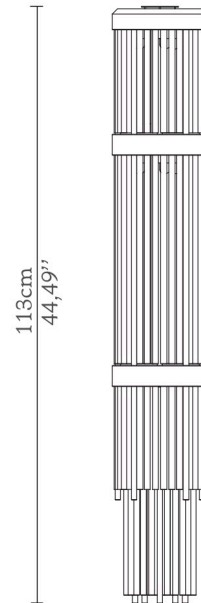

Pharo Wall Light

LUX XU
NEW YORK CITY

DIMENSIONS

Height: 113cm | 44,49"

Length: 18cm | 7,09"

Depth: 22cm | 8,66"

MATERIALS

Body: Brass & Crystal Glass

STANDARD FINISHES

Body: Gold plated

WEIGHT

Aprox: 25kg | 55,12lbs

BULBS

9x g9 Halogen Bulbs (40W max)*USA not included

Voltage: 220-240V

PACKAGING

Volume: 0,11m³ | 3,88ft³

Weight: 35kg | 77,16lbs