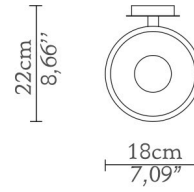

Pharo Wall Light

LUX XU
NEW YORK CITY

DIMENSIONS

Height: 113cm | 44,49"

Length: 18cm | 7,09"

Depth: 22cm | 8,66"

MATERIALS

Body: Brass & Crystal Glass

STANDARD FINISHES

Body: Gold plated

WEIGHT

Aprox: 25kg | 55,12lbs

BULBS

9x g9 Halogen Bulbs (40W max)*USA not included

Voltage: 220-240V

PACKAGING

Volume: 0,11m³ | 3,88ft³

Weight: 35kg | 77,16lbs