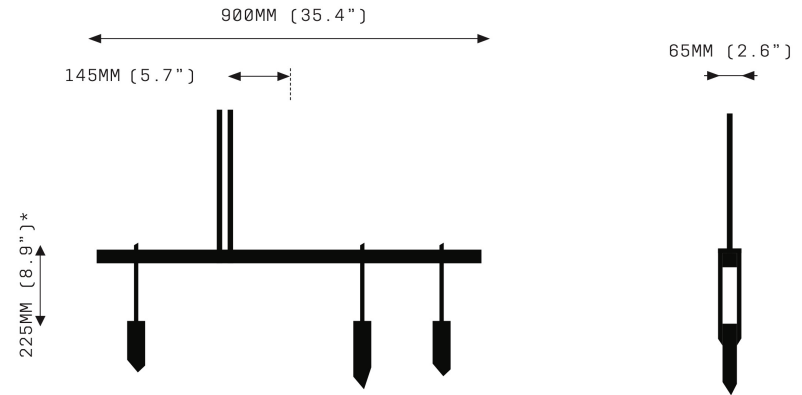

ABACUS 900

*Dimension refers to clasp height, excluding crystals.
Crystal heights vary 100-150mm (4.3-5.9").
Total drop measurement taken from base of clasp

FRONT VIEW

SIDE VIEW

SPECIFICATIONS

Ordering Code:
ABA.900

Lamp:
24V LED WW 2700K

Lumens:
1391 LM

Voltage:
24V DC

Watts:
18W

Weight:
Approx. 6kg*
*Exclusive of canopy

Inclusions:
3 Quartz crystal drops
Power Supply Unit x 60W

Exclusions:
User Interface, Dimmer Unit