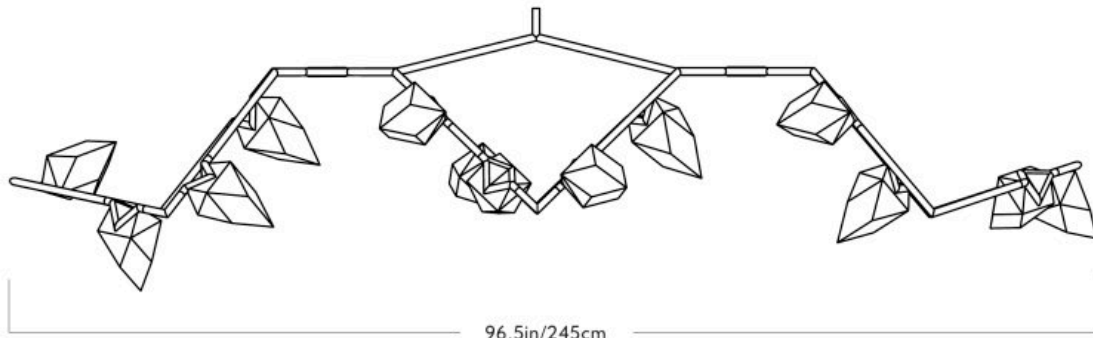

Roll & Hill

32 33rd Street, Unit 10, Brooklyn, NY 11232
T +1 718 387 6132 F +1 718 387 6104
www.rollandhill.com

Seed

03

Series
Seed

Product
03

Lead Time
16 weeks

Dimensions
L 96.5in/245cm W 31in/78cm
H 24in/61cm

Weight
51lb/23kg

Materials
Brass, glass

Finishes
Blackened steel, oil-rubbed bronze,
polished nickel, brushed brass

Suspension
1/2-inch steel stem in matching metal finish. 35-inch length included with lamp. 96-inch length available for additional cost. Stem length can be adjusted on site.

Canopy
5-inch round in matching metal finish

Dimmer Compatibility
Triac/Phase-Cut

120V Illumination
Bulb: 13 x 25 Watt G9 halogen
Socket: G9
Wattage: 325 Watts
Lumens: 1430 Lumens
Color Temperature: 2700 Kelvin