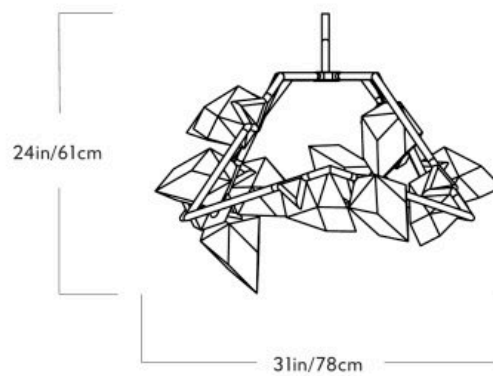

Roll & Hill

32 33rd Street, Unit 10, Brooklyn, NY 11232
T +1 718 387 6132 F +1 718 387 6104
www.rollandhill.com

Seed

03

Series
Seed

Product
03

Lead Time
16 weeks

Dimensions
L 96.5in/245cm W 31in/78cm
H 24in/61cm

Weight
51lb/23kg

Materials
Brass, glass

Finishes
Blackened steel, oil-rubbed bronze,
polished nickel, brushed brass

Suspension
1/2-inch steel stem in matching metal finish. 35-inch length included with lamp. 96-inch length available for additional cost. Stem length can be adjusted on site.