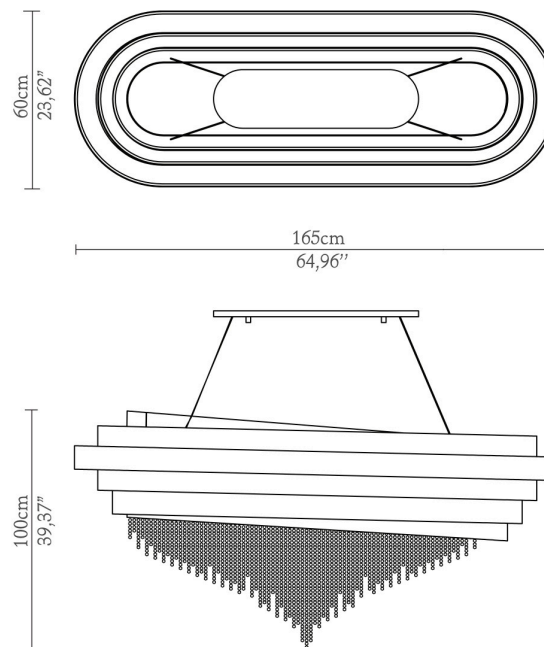

Guggenheim Snooker Chandelier

LUX XU

NEW YORK CITY

DIMENSIONS

Cord Height: Adjustable with
200cm | 78,74"

Length: 165cm | 64,96"

Depth: 60cm | 23,62"

Height: 100cm | 39,37"

MATERIALS

Body: Brass & Swarovsky Clear
Crystal

STANDARD FINISHES

Body: Gold plated & Clear Cristal

WEIGHT

Aprox: 80kg | 176,37lbs

BULBS

38x g9 Halogen Bulbs (40W
max)*USA not included

Voltage: 220-240V

PACKAGING

Volume: 0,56m³ | 19,78 ft³

Weight: 100kg | 220,46lbs