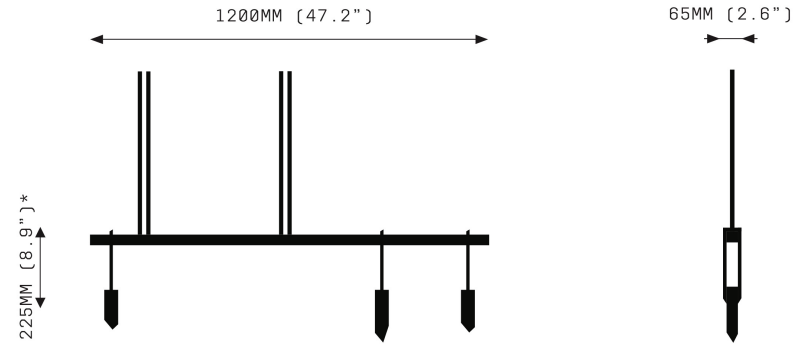

ABACUS 1200

The Abacus is a sophisticated tool dating back to 300 BC. Sliding stones along a rod, ancient statesmen, merchants and mathematicians performed mathematical balancing acts using this simple yet powerful tool.

ABACUS 1200

*Dimension refers to clasp height, excluding crystals.
Crystal heights vary 100-150mm (4.3-5.9").
Total drop measurement taken from base of clasp

FRONT VIEW

SIDE VIEW

SPECIFICATIONS

Ordering Code:
ABA.1200

Lamp:
24V LED WW 2700K

Lumens:
1854 LM

Voltage:
24V DC

Watts:
23W

Weight:
Approx. 7 kg*
*Exclusive of canopy

Inclusions:
3 Quartz crystal drops
Power Supply Unit x 60W

Exclusions:
User Interface, Dimmer Unit