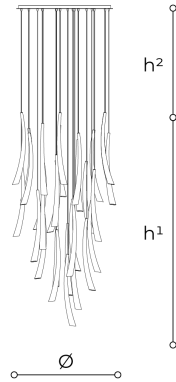

439/S30

Pulsa

DANILO DE ROSSI

Italamp

Suspension and wall lamps with shaded white, or dove artistic blown glass. Metal structure with iron grey finish or light gold.

WORLDWIDE

Dimensions	Light Source	Kg	Dimming	Dimming on request
Ø 80 - h ¹ 190 - h ² 10-100	30x3w - G9 led	60	TRIAC	CASAMBI

NORTH AMERICA

Dimensions	Light Source	Lb	Dimming	Dimming on request
Ø 31 - h ¹ 75 - h ² 4-39	30x3w - G9 led	132	TRIAC	

CODE	Structure METAL	Body GLASS	Body GLASS
00439300 001	 CDF Iron grey		 WHITE
00439300 004	 OC Light gold		 WHITE
00439300 002	 CDF Iron grey	 DOVE	
00439300 005	 OC Light gold	 DOVE	

Note

Technical drawing, dimensions and light sources refer to the main photo variant.

Dimming on request could lead to an increase in the size of the canopy.

For available color variants, consult the technical data sheet.