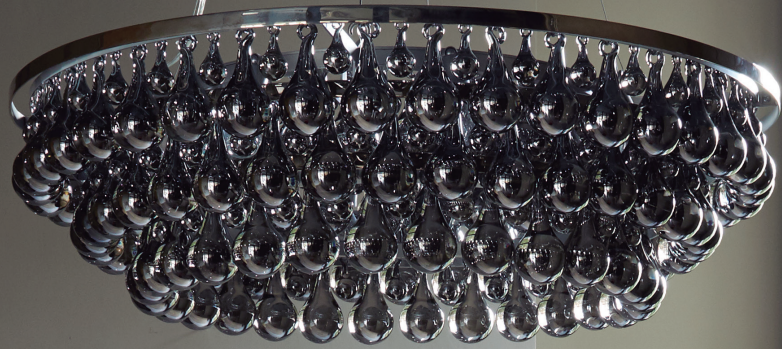

OCHRE

colours shown are a general indication of the actual finish

polished nickel
patinated bronze

round 90cm:

canopy - 12cm diam (5" diam)

overall - 90cm diam x 26cm h (36" diam x 10" h)

light source:

8x E14 (EU/UK), E12 (US) bulb holders, screw fitting

bulbs not supplied, dimmable golf ball shape recommended

max 60 watts per incandescent bulb, LED bulbs recommended

wiring:

clear (UL listed)

installation:

4x tension wires adjustable up to 2m (96"), with ceiling canopy matching frame finish

arctic pear chandelier round 90cm

patinated bronze or polished nickel frame with solid glass drops, 3 tiers