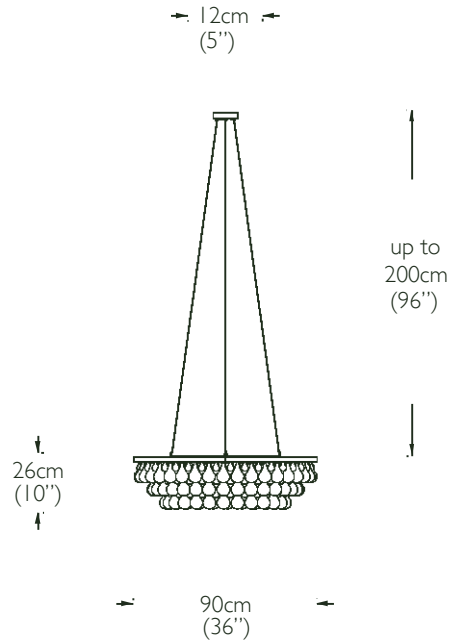

OCHRE

colours shown are a general indication of the actual finish

polished nickel
patinated bronze

round 90cm:

canopy - 12cm diam (5" diam)

overall - 90cm diam x 26cm h (36" diam x 10" h)

light source:

8x E14 (EU/UK), E12 (US) bulb holders, screw fitting

bulbs not supplied, dimmable golf ball shape recommended

max 60 watts per incandescent bulb, LED bulbs recommended

wiring:

clear (UL listed)

installation:

4x tension wires adjustable up to 2m (96"), with ceiling canopy matching frame finish

it is advisable to measure from ceiling to top of chandelier in case longer wires are required

qualified electrician necessary for installation

weight:

approx 56kg (124lbs)

custom sizes available - please enquire

arctic pear chandelier round 90cm

patinated bronze or polished nickel frame with solid glass drops, 3 tiers