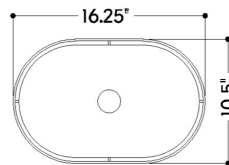

FINISHES

AGED BRASS

Coastal Suitable Finish (EPM): No

DIMENSIONS

Height: 22.75"

Width/Diameter: 10.25"

Length: 16.25"

Canopy/Backplate: 6.25"

Shade 1 Top Width: 10.5"

Shade 1 Bottom L/W: 16.25" / 10.5"

Shade 1 Height: 11.5"

Shade 2: Linen

Shade 2 Finish: White

Shade 2 Top Length: 15.25"

Shade 2 Top Width: 9.25"

ELECTRICAL

Bulb 1

Bulb Included: No

Socket: E26 Medium Base

Bulb Type: A19

Max Wattage: 60

Bulb Quantity: 1

Bulb Included: No

Wire Length: 120"

Switch Type: ON/OFF PULL CHAIN

Gem Box Required (2"x3"): No

Dark Sky: No

TOP

FRONT

SIDE

SHIPPING

Carton 1: 25" x 14" x 21"