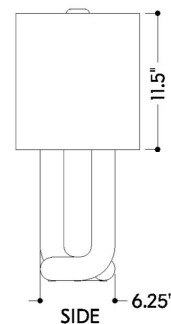

FINISHES

AGED BRASS

Coastal Suitable Finish (EPM): No

DIMENSIONS

Height: 22.75"

Width/Diameter: 10.25"

Length: 16.25"

Canopy/Backplate: 6.25"

Shade 1 Top Width: 10.5"

Shade 1 Bottom L/W: 16.25" / 10.5"

Shade 1 Height: 11.5"

Shade 2: Linen

Shade 2 Finish: White

Shade 2 Top Length: 15.25"

Shade 2 Top Width: 9.25"

ELECTRICAL

Switch Type: ON/OFF PULL CHAIN

Gem Box Required (2"x3"): No

Dark Sky: No

TOP

FRONT

SIDE

SHIPPING

Carton 1: 25" x 14" x 21"