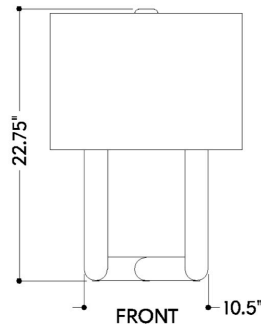

FINISHES

AGED BRASS

Coastal Suitable Finish (EPM): No

DIMENSIONS

Height: 22.75"

Width/Diameter: 10.25"

Length: 16.25"

Canopy/Backplate: 6.25"

Product Weight: 8.6lb

Sloped Ceiling Compatible: No

Living Finish: Yes

Uplight Only: No

Shade

Shade 1: Linen

Shade 1 Finish: White

Shade 1 Top Length: 16.5"

Shade 1 Top Width: 10.5"

Shade 1 Bottom L/W: 16.25" / 10.5"

Shade 1 Height: 11.5"

Shade 2: Linen

Shade 2 Finish: White

Shade 2 Top Length: 15.25"

Shade 2 Top Width: 9.25"

ELECTRICAL

Switch Type: ON/OFF PULL CHAIN

Gem Box Required (2"x3"): No

Dark Sky: No

TOP

FRONT

SIDE

SHIPPING

Carton 1: 25" x 14" x 21"