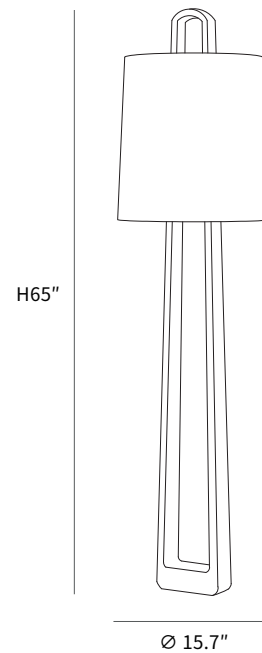

PRODUCT SHEET · FLOOR LAMP

**RADILUM
SHOP**

DINKA
.lamps

Description

The humble, concise, French-speaking designer lets his work speak for itself. In this case, the furniture shapes the man with minimal decoration, calm lines and simple materials. He instilled in people a love for nature, open spaces, light and a belief in provincial traditions.

Drawing

The above dimensions are measured manually and may have an error of 0.1-0.3".

Type	Floor light Floor
Environment	Indoor Mounting
Dimensions [cm/in]	Diameter: 40cm/15.7", Height: 165cm/65". Standard plug cord length provided: 150cm/59". Additional lengths available upon request (prices upon request)
Light source	Standard: Compatible with E26 or E27 socket Not included bulbs
Finishes	Lamp body: Black. Lampshade: White. Available for selection.
Construction material	Iron, Fabric. If damaged during transportation, it can be reissued.
Numbering	SKU: RDF-174509