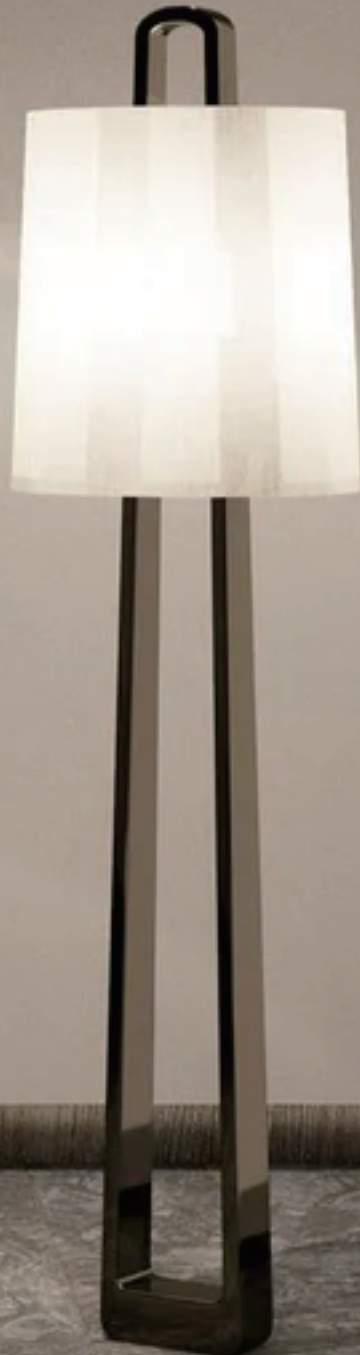

PRODUCT SHEET · FLOOR LAMP

**RADILUM
SHOP**

DINKA
.lamps

Description

The humble, concise, French-speaking designer lets his work speak for itself. In this case, the furniture shapes the man with minimal decoration, calm lines and simple materials. He instilled in people a love for nature, open spaces, light and a belief in provincial traditions.

Drawing

The above dimensions are measured manually and may have an error of 0.1-0.3".

Type	Floor light Floor
Environment	Indoor Mounting
Dimensions [cm/in]	Diameter: 40cm/15.7", Height: 165cm/65". Standard plug cord length provided: 150cm/59". Additional lengths available upon request (prices upon request)
Light source	Standard: Compatible with E26 or E27 socket Not included bulbs
Finishes	Lamp body: Black. Lampshade: White. Available for selection.
Construction material	Iron, Fabric. If damaged during transportation, it can be reissued.
Numbering	SKU: RDF-174509