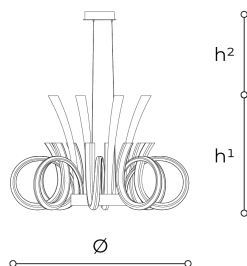

439/8+8

Pulsa

DANILO DE ROSSI

Italamp

Suspension and wall lamps with shaded white, or dove artistic blown glass. Metal structure with iron grey finish or light gold.

WORLDWIDE

Dimensions	Light Source	Kg	Dimming	Dimming on request
Ø 98 - h ¹ 70 - h ² 10-100	34w - 5700 lumen - CRI>80 - 3000K 2700K color temperature on request	24	Not included	TRIAC - 1-10V - DALI - CASAMBI - PUSH

NORTH AMERICA

Dimensions	Light Source	Lb	Dimming	Dimming on request
Ø 39 - h ¹ 28 - h ² 4-39	34w - 5700 lumen - CRI>80 - 3000K 2700K color temperature on request	53		1-10V

CODE	Structure METAL	Body GLASS
00439160 002	 CDF Iron grey	 WHITE
00439160 001	 CDF Iron grey	 DOVE

Note

Technical drawing, dimensions and light sources refer to the main photo variant.

Dimming on request could lead to an increase in the size of the canopy.

For available color variants, consult the technical data sheet.