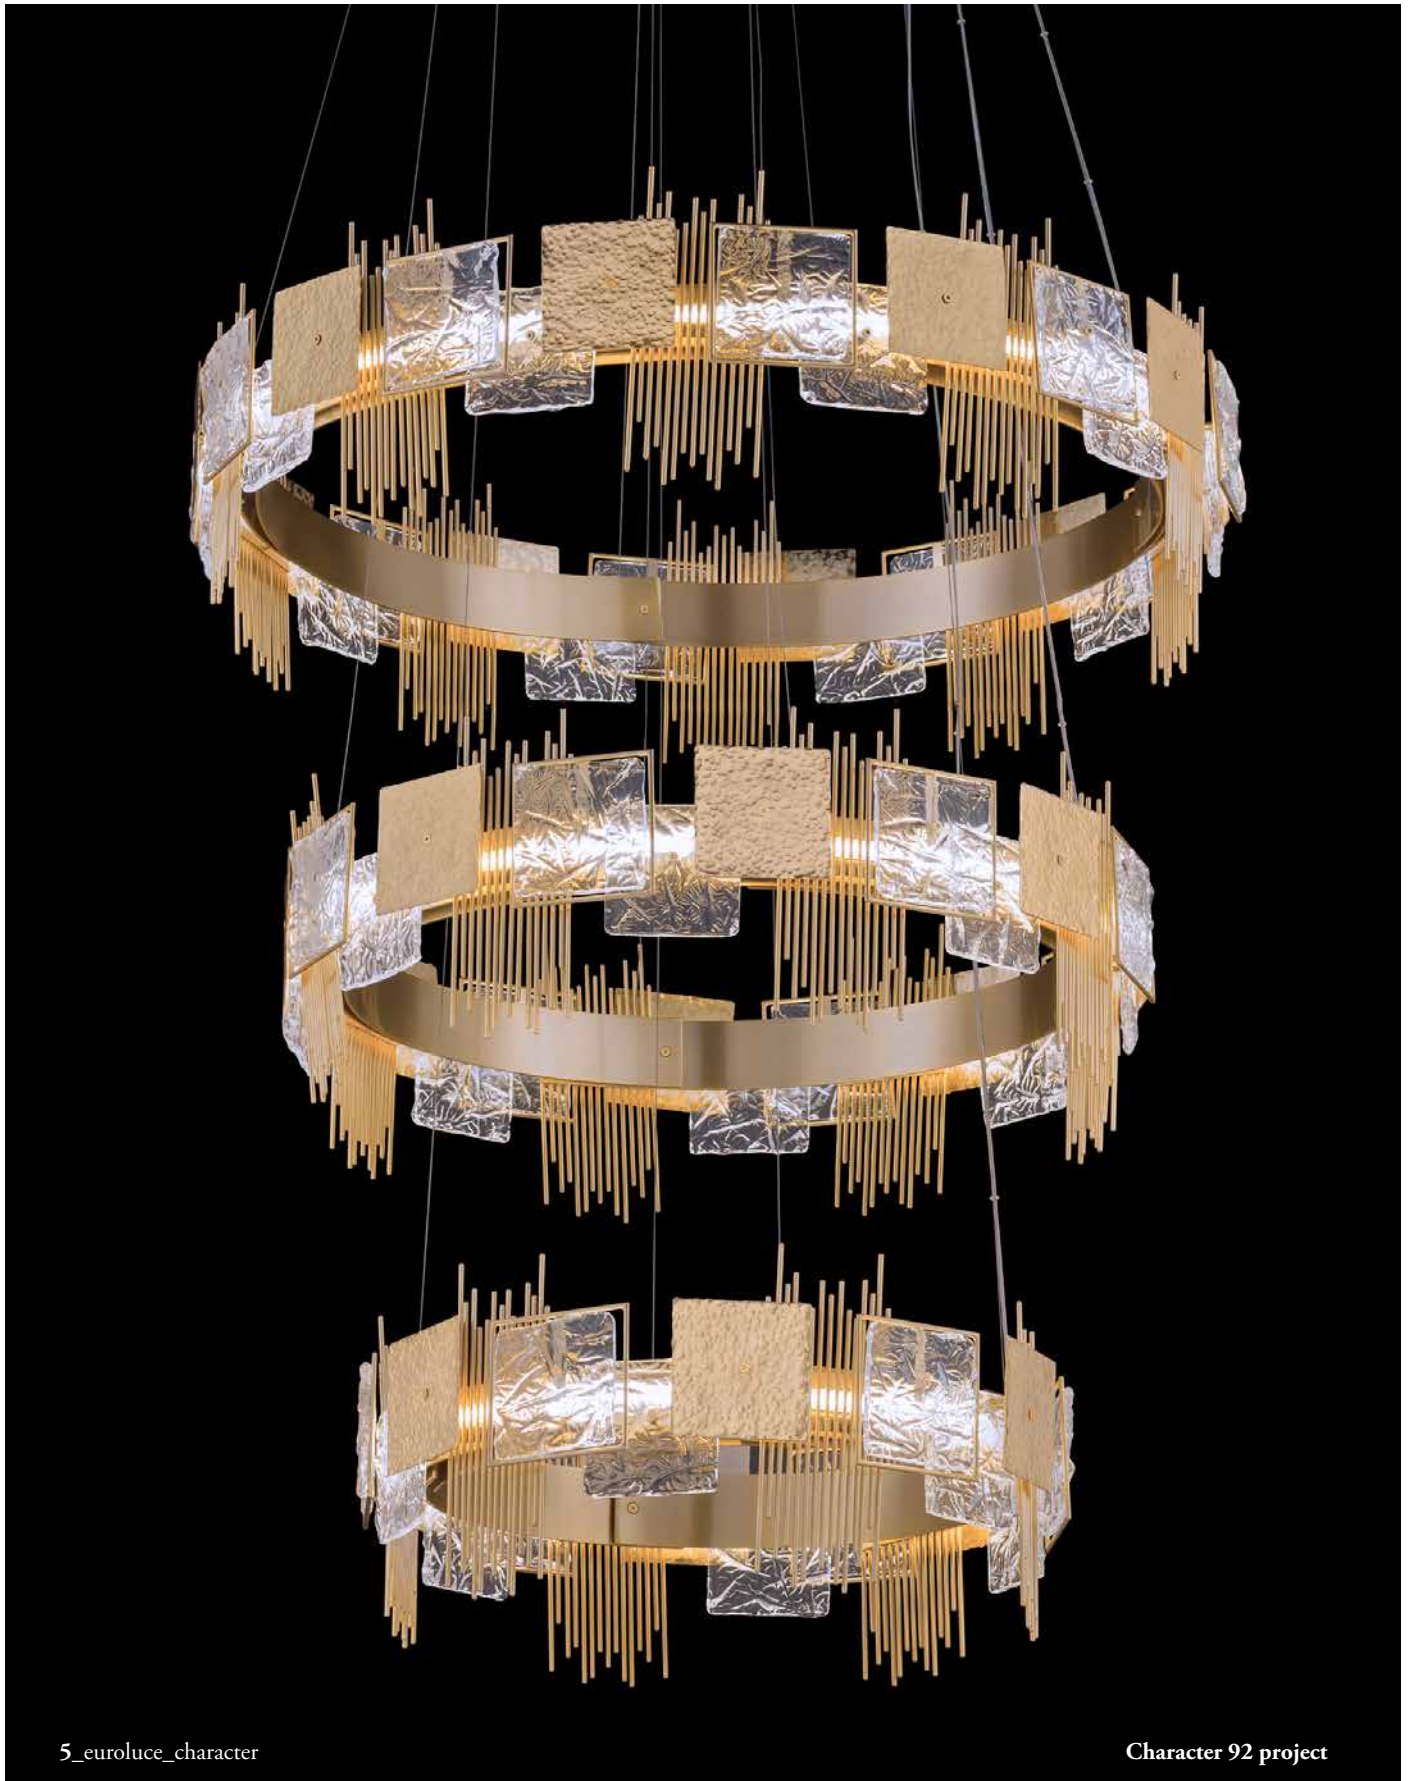

character

euroluce
— LIGHT OF ITALY —

Character wall lamp

Character 112x32

CHARACTER

Finitura: oro satinato. Nichel nero opaco RAL con dettagli nichel nero lucido. Altre finiture su richiesta.

Colori: listelli nel colore trasparente, viridian, rosaline. Altri colori su richiesta.

Finish: satin gold. Ral matt black nickel with details in shiny black nickel. Other finishes on request.

Colors: square pendants in transparent color, viridian color and rosaline color. Other colors on request.

Details: metal structures and decorative elements are produced handmade on our drawing, also the textured square metal elements. Square pendants in rippled effect glass made in Venice.
*Do not hesitate to contact us for any request or different version.

Aggancio C
Hook C

Aggancio F
Hook F

92
💡 strip led - 3000 K°
24 Vdc - 60W - 5900lm
Ø 92 cm - 36.22"
H 26 cm - 10.24"

112x32
💡 strip led - 3000 K°
24 Vdc - 60W - 5900lm
LxW 112 cm x 32 cm - 44.09" x 12.60"
H 26 cm - 10.24"