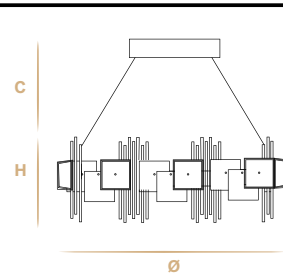

Aggancio con tiranti per sospensioni (C)
Hook with metal cables for suspension (C)

L'altezza delle sospensioni è calcolata escludendo l'aggancio.
Aggancio con rosone e tiranti H minima 24 cm - 9.44".
The height of suspensions is calculated by excluding the hook.
Hook with the ceiling cup and metal cables has the minimum height 24 cm - 9.44".

Aggancio con tiranti e tasselli a soffitto (F)
Hook with the metal cables and the fischer wall plug to the ceiling (F)

L'altezza delle sospensioni è calcolata escludendo l'aggancio. Aggancio con rosone e tiranti con tasselli a soffitto H minima 24 cm - 9.44".
The height of suspensions is calculated by excluding the hook. Hook with the ceiling cup and metal cables with the fischer wall plug to the ceiling has the minimum height 24 cm - 9.44".

Aggancio C
Hook C

Aggancio F
Hook F

92
💡 strip led - 3000 K°
24 Vdc - 60W - 5900lm
Ø 92 cm - 36.22"
H 26 cm - 10.24"

112x32
💡 strip led - 3000 K°
24 Vdc - 60W - 5900lm
LxW 112 cm x 32 cm - 44.09" x 12.60"
H 26 cm - 10.24"

76
💡 strip led - 3000 K°
24 Vdc - 46W - 4800lm
Ø 76 cm - 29.92"
H 26 cm - 10.24"

60
💡 strip led - 3000 K°
24 Vdc - 38W - 3900lm
Ø 60 cm - 23.62"
H 26 cm - 10.24"

WALL LAMP
💡 strip led - 3000 K°
24 Vdc - 5W - 550lm
LxW 30 cm x 8 cm - 11.81" x 3.15"
H 26 cm - 10.24"