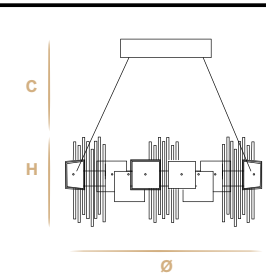

Aggancio con tiranti per sospensioni (C)
Hook with metal cables for suspension (C)

L'altezza delle sospensioni è calcolata escludendo l'aggancio.
Aggancio con rosone e tiranti H minima 24 cm - 9.44".
The height of suspensions is calculated by excluding the hook.
Hook with the ceiling cup and metal cables has the minimum height 24 cm - 9.44".

Aggancio con tiranti e tasselli a soffitto (F)
Hook with the metal cables and the fischer wall plug to the ceiling (F)

L'altezza delle sospensioni è calcolata escludendo l'aggancio. Aggancio con rosone e tiranti con tasselli a soffitto H minima 24 cm - 9.44".
The height of suspensions is calculated by excluding the hook. Hook with the ceiling cup and metal cables with the fischer wall plug to the ceiling has the minimum height 24 cm - 9.44".

Aggancio C
Hook C

Aggancio F
Hook F

92
💡 strip led - 3000 K°
24 Vdc - 60W - 5900lm
Ø 92 cm - 36.22"
H 26 cm - 10.24"

112x32
💡 strip led - 3000 K°
24 Vdc - 60W - 5900lm
LxW 112 cm x 32 cm - 44.09" x 12.60"
H 26 cm - 10.24"

76
💡 strip led - 3000 K°
24 Vdc - 46W - 4800lm
Ø 76 cm - 29.92"
H 26 cm - 10.24"

60
💡 strip led - 3000 K°
24 Vdc - 38W - 3900lm
Ø 60 cm - 23.62"
H 26 cm - 10.24"

WALL LAMP
💡 strip led - 3000 K°
24 Vdc - 5W - 550lm
LxW 30 cm x 8 cm - 11.81" x 3.15"
H 26 cm - 10.24"