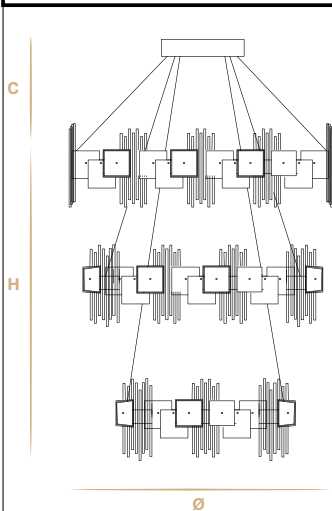

Aggancio con tiranti per sospensioni (C)
Hook with metal cables for suspension (C)

L'altezza delle sospensioni è calcolata escludendo l'aggancio.
Aggancio con rosone e tiranti H minima 24 cm - 9.44".
The height of suspensions is calculated by excluding the hook.
Hook with the ceiling cup and metal cables has the minimum height 24 cm - 9.44".

Aggancio con tiranti e tasselli a soffitto (F)
Hook with the metal cables and the fischer wall plug to the ceiling (F)

L'altezza delle sospensioni è calcolata escludendo l'aggancio. Aggancio con rosone e tiranti con tasselli a soffitto H minima 24 cm - 9.44".
The height of suspensions is calculated by excluding the hook. Hook with the ceiling cup and metal cables with the fischer wall plug to the ceiling has the minimum height 24 cm - 9.44".

Aggancio C
Hook C

Aggancio F
Hook F

92
💡 strip led - 3000 K°
24 Vdc - 60W - 5900lm
Ø 92 cm - 36.22"
H 26 cm - 10.24"

112x32
💡 strip led - 3000 K°
24 Vdc - 60W - 5900lm
LxW 112 cm x 32 cm - 44.09" x 12.60"
H 26 cm - 10.24"

76
💡 strip led - 3000 K°
24 Vdc - 46W - 4800lm
Ø 76 cm - 29.92"
H 26 cm - 10.24"

60
💡 strip led - 3000 K°
24 Vdc - 38W - 3900lm
Ø 60 cm - 23.62"
H 26 cm - 10.24"

WALL LAMP
💡 strip led - 3000 K°
24 Vdc - 5W - 550lm
LxW 30 cm x 8 cm - 11.81" x 3.15"
H 26 cm - 10.24"