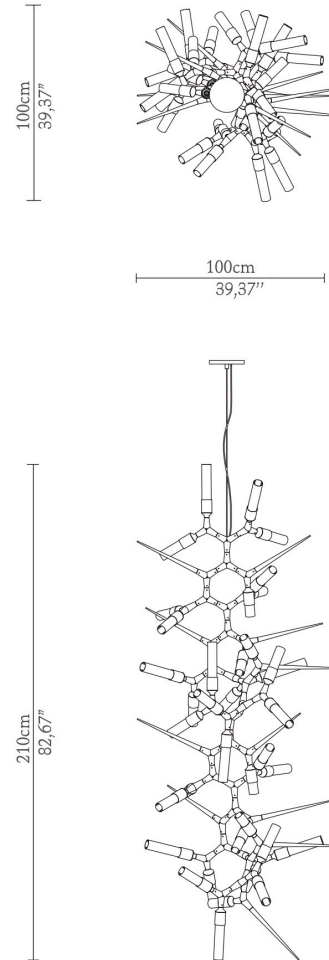

Shard II Chandelier

LUX XU
NEW YORK CITY

DIMENSIONS

Cord Height: Adjustable with
200cm | 78,74"

Height: 210cm | 82,67"
Diameter: 100cm | 39,37"

MATERIALS

Body: Brass & Crystal Glass

STANDARD FINISHES

Body: Gold plated

WEIGHT

Aprox: 70kg | 153,32lbs

BULBS

39x g9 Halogen Bulbs (40W
max)*USA not included
Voltage: 220-240V

PACKAGING

Volume: 2,1m³ | 74,16 ft³
Weight: 80kg | 176,37lbs