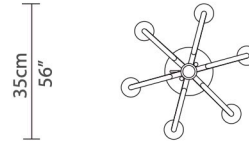

Gala Pendant Light

DIMENSIONS

Cord Height: Adjustable with 200cm
| 78,74"

Height: 82cm | 63"

Diameter: 35cm | 56"

MATERIALS

Body: Brass & Crystal Glass

STANDARD FINISHES

Body: Gold plated

WEIGHT

Aprox: 30kg | 66lbs

BULBS

6x g9 Halogen Bulbs (40W
max)*USA not included

Voltage: 220-240V

PACKAGING

Volume: 1,86m³ | 66 ft³

Weight: 40kg | 88,2lbs