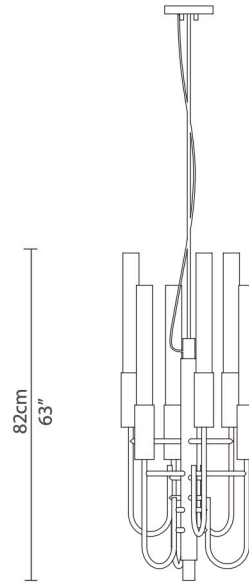

Gala Pendant Light

DIMENSIONS

Cord Height: Adjustable with 200cm
| 78,74"

Height: 82cm | 63"

Diameter: 35cm | 56"

MATERIALS

Body: Brass & Crystal Glass

STANDARD FINISHES

Body: Gold plated

WEIGHT

Aprox: 30kg | 66lbs

BULBS

6x g9 Halogen Bulbs (40W
max)*USA not included

Voltage: 220-240V

PACKAGING

Volume: 1,86m³ | 66 ft³

Weight: 40kg | 88,2lbs