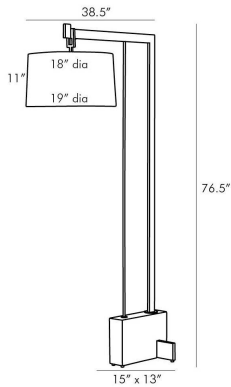

ARTERIOS

PILOTI FLOOR LAMP

RAY BOOTH

DB79000-885

H: 76.5 IN, W: 19 IN, D: 38.5 IN,

Faux Marble, Bronze

The Piloti Floor Lamp stands as a strong architectural form beside a sofa or over an end-table. Constructed of rectangular steel steel dowel and a faux marble base the composition of materials is a handsome addition to any interior. The far reach of the arm holding the crisp linen shade allows you to feature light directly over a surface.

APPEARANCE

Material	Resin, Steel, Linen, Cotton
Finish	Faux Marble, Black, White
Top Coat/Sealant	No

DIMENSIONS

Body	H: 76.5 IN, W: 13 IN, D: 15 IN
Foot Print	W: 13 IN, D: 15 IN
Shade Bottom	Dia: 19.00 IN
Shade Side	Dia: 11.00 IN
Shade Top	Dia: 18.00 IN
Harp Size	N/A IN

WIRING

Rating	Indoor Only
Tilt Test	10 Degrees - AU
Cord	10 FT, Side of Lamp Body, Black, SPT-2
Socket	1, Type A - E26
Switch	On Line- Foot Switch, On/Off Push Button
Maximum Watt	150
Voltage	110-120 V

CERTIFICATIONS

Certifications	Mexico, United Arab Emirates, United States, Canada, Australia
----------------	---

COMPLIANCY

UL/ETL	Yes
CB	Yes
RoHS	Yes

SHIPPING

Product Weight	55 lbs
Gross Weight 1	71.9 lbs
Gross Weight 2	3 lbs
Shipping Box 1	H: 9 IN, L: 70 IN, W: 35 IN
Shipping Box 2	H: 15 IN, L: 23 IN, W: 23 IN