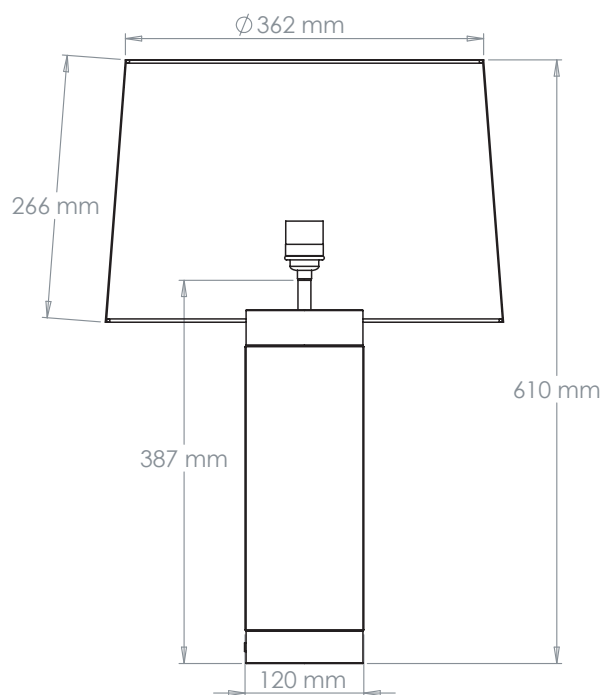

Further Information

Please Note:- These notes are for guidance only. Vaughan accepts no responsibility for any installation using the above notes. The final decision on installation remains with the installer.