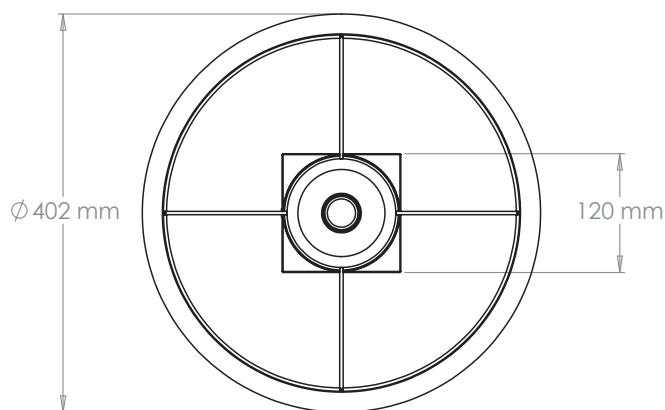

Further Information

Please Note:- These notes are for guidance only. Vaughan accepts no responsibility for any installation using the above notes. The final decision on installation remains with the installer.