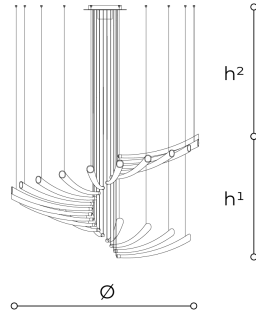

## 439/SP20 Pulsa Spira

DANILO DE ROSSI

Italamp

Suspension with shaded white or dove artistic blown glass. Metal structure with iron grey finish.

### WORLDWIDE

Dimensions	Light Source	Kg	Dimming	Dimming on request
Ø 150 - h <sup>1</sup> 100 - h <sup>2</sup> 10-100	36w - 3700 lumen - CRI>80 - 3000K 2700K color temperature on request	30	Not included	TRIAC - 1-10V - DALI - PUSH

### NORTH AMERICA

Dimensions	Light Source	Lb	Dimming	Dimming on request
Ø 59 - h <sup>1</sup> 39 - h <sup>2</sup> 4-39	36w - 3700 lumen - CRI>80 - 3000K 2700K color temperature on request	66	Not included	

CODE	Structure METAL	Body GLASS
00439SP0 001	CDF Iron grey	SHADED WHITE