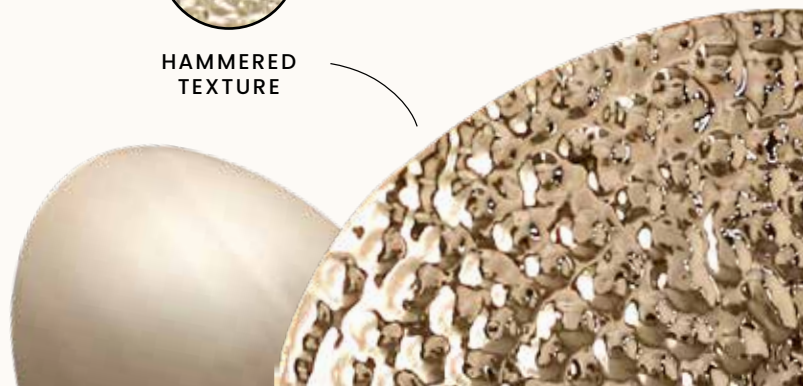

SUSPENSION 9301.80

DIMENSIONS: H.50CM - Ø.80CM WEIGHT: NET 20KG
BULBS: 18X G9 (MAX 28W) MATERIAL: BRASS & CRYSTAL

SNOOKER 9301.170X40

DIMENSIONS: H.74CM - W.170CM - D.55CM
BULBS: 24X G9 (MAX 28W) MATERIAL: BRASS & CRYSTAL

HAMMERED
TEXTURE

MASTERY

ALSO FEATURED BY CASTRO: HARP CHAIR | RUBY SIDEBBOARD | AMMIRA MIRROR

WALL LIGHT 9300.190X70

DIMENSIONS: H.70CM - W.190CM - D.7CM WEIGHT: NET 20.5KG
BULBS: 15X G9 (MAX 28W) MATERIAL: BRASS & WOOD