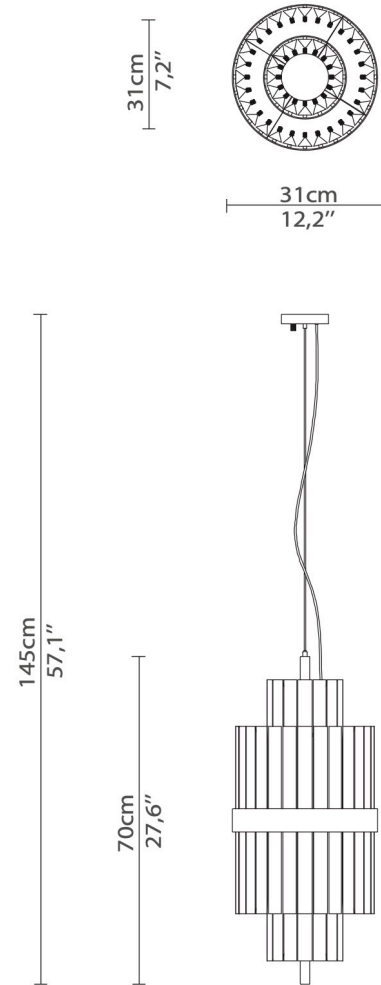

Liberty Pendant Light

DIMENSIONS

Height: 70cm | 27,6"

Length: 31cm | 12,2"

Depth: 31cm | 7,2"

MATERIALS

Body: Brass & Crystal Glass

STANDARD FINISHES

Body: Gold plated

WEIGHT

Aprox: 15kg | 33,1lbs

BULBS

8x g9 Halogen Bulbs (40W

max)*USA not included

Voltage: 220-240V

PACKAGING

Volume: 0,13m³ | 4,6t³

Weight: 20kg | 44,1lbs