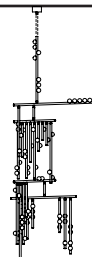

**DS.59.01 with 12in Fixed Length Illuminated Stem**

Overall Drop Length: 108in  
 Total Bulbs: 62  
 Total Wattage: 74.4w  
 Total List Price: \$74,400

108in

\*max  
120in

\*12in Non-illuminated, adjustable length stem  
 can be included for range from 108in–120in

**DS.59.01 with 24in Fixed Length Illuminated Stem**

Overall Drop Length: 120in  
 Total Bulbs: 64  
 Total Wattage: 76.8w  
 Total List Price: \$76,800

120in

\*max  
132in

\*12in Non-illuminated, adjustable length stem  
 can be included for range from 120in–132in

**DS.59.01 with 36in Fixed Length Illuminated Stem**

Overall Drop Length: 132in  
 Total Bulbs: 66  
 Total Wattage: 79.2w  
 Total List Price: \$79,200

132in

\*max  
144in

\*12in Non-illuminated, adjustable length stem  
 can be included for range from 132in–144in

**DS.59.01 with 48in Fixed Length Illuminated Stem**

Overall Drop Length: 144in  
 Total Bulbs: 68  
 Total Wattage: 81.6w  
 Total List Price: \$81,600

144in

\*max  
156in

\*12in Non-illuminated, adjustable length stem  
 can be included for range from 144in–156in