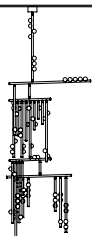

Illuminated and non-illuminated stems available, additional fees apply, see Stem Menu

CANOPY

Ø5in x H3in

MATERIALS

Brass, mold-blown glass

BULBS

G4 / 12v / 1.2w / 2700k / dimmable LED, transformer provided

Maximum Fixture Wattage: 70.8w\*

**DS.59.01 with 12in Fixed Length Illuminated Stem**

Overall Drop Length: 108in  
 Total Bulbs: 62  
 Total Wattage: 74.4w  
 Total List Price: \$74,400

108in

\*max  
120in

\*12in Non-illuminated, adjustable length stem  
 can be included for range from 108in–120in

**DS.59.01 with 24in Fixed Length Illuminated Stem**

Overall Drop Length: 120in  
 Total Bulbs: 64  
 Total Wattage: 76.8w  
 Total List Price: \$76,800

120in

\*max  
132in

\*12in Non-illuminated, adjustable length stem  
 can be included for range from 120in–132in

**DS.59.01 with 36in Fixed Length Illuminated Stem**

Overall Drop Length: 132in  
 Total Bulbs: 66  
 Total Wattage: 79.2w  
 Total List Price: \$79,200

132in

\*max  
144in

\*12in Non-illuminated, adjustable length stem  
 can be included for range from 132in–144in