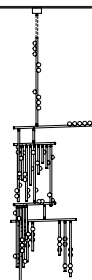

Illuminated and non-illuminated stems available, additional fees apply, see Stem Menu

CANOPY

Ø5in x H3in

MATERIALS

Brass, mold-blown glass

BULBS

G4 / 12v / 1.2w / 2700k / dimmable LED, transformer provided

Maximum Fixture Wattage: 70.8w\*

**DS.59.01 with 24in Fixed Length Illuminated Stem**

Overall Drop Length: 120in  
 Total Bulbs: 64  
 Total Wattage: 76.8w  
 Total List Price: \$76,800

120in

\*max  
132in

\*12in Non-illuminated, adjustable length stem  
 can be included for range from 120in–132in

**DS.59.01 with 36in Fixed Length Illuminated Stem**

Overall Drop Length: 132in  
 Total Bulbs: 66  
 Total Wattage: 79.2w  
 Total List Price: \$79,200

132in

\*max  
144in

\*12in Non-illuminated, adjustable length stem  
 can be included for range from 132in–144in

**DS.59.01 with 48in Fixed Length Illuminated Stem**

Overall Drop Length: 144in  
 Total Bulbs: 68  
 Total Wattage: 81.6w  
 Total List Price: \$81,600

144in

\*max  
156in

\*12in Non-illuminated, adjustable length stem  
 can be included for range from 144in–156in