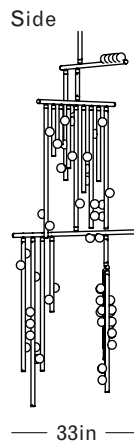

Mottled Brass  
White Glass  
Illuminated Stem

Finish Palette

Mottled Brass

Tarnished Nickel

Luna

Oil Rubbed Bronze

White Glass

Specifications

DIMENSIONS

Height: 91in / 231cm

Width: 47in / 119cm

Depth: 33in / 84cm

Minimum Drop: 96in / 244cm

Weight: 118lb / 54kg\*

\*Reinforced junction box required

SUSPENSION

Illuminated and non-illuminated stems available, additional fees apply, see Stem Menu

CANOPY

Ø5in x H3in

MATERIALS

Brass, mold-blown glass

BULBS

G4 / 12v / 1.2w / 2700k / dimmable LED, transformer provided

Maximum Fixture Wattage: 70.8w\*

**DS.59.01 with 12in Fixed Length Illuminated Stem**

Overall Drop Length: 108in  
 Total Bulbs: 62  
 Total Wattage: 74.4w  
 Total List Price: \$74,400

108in

\*max  
120in

\*12in Non-illuminated, adjustable length stem  
 can be included for range from 108in–120in