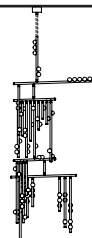

Illuminated and non-illuminated stems available, additional fees apply, see Stem Menu

CANOPY

Ø5in x H3in

MATERIALS

Brass, mold-blown glass

BULBS

G4 / 12v / 1.2w / 2700k / dimmable LED, transformer provided

Maximum Fixture Wattage: 70.8w\*

**DS.59.01 with 12in Fixed Length Illuminated Stem**

Overall Drop Length: 108in  
 Total Bulbs: 62  
 Total Wattage: 74.4w  
 Total List Price: \$74,400

108in

\*max  
120in

\*12in Non-illuminated, adjustable length stem  
 can be included for range from 108in–120in

**DS.59.01 with 24in Fixed Length Illuminated Stem**

Overall Drop Length: 120in  
 Total Bulbs: 64  
 Total Wattage: 76.8w  
 Total List Price: \$76,800

120in

\*max  
132in

\*12in Non-illuminated, adjustable length stem  
 can be included for range from 120in–132in

**DS.59.01 with 36in Fixed Length Illuminated Stem**

Overall Drop Length: 132in  
 Total Bulbs: 66  
 Total Wattage: 79.2w  
 Total List Price: \$79,200

132in

\*max  
144in

\*12in Non-illuminated, adjustable length stem  
 can be included for range from 132in–144in