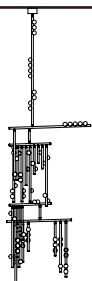

Illuminated and non-illuminated stems available, additional fees apply, see Stem Menu

CANOPY

Ø5in x H3in

MATERIALS

Brass, mold-blown glass

BULBS

G4 / 12v / 1.2w / 2700k / dimmable LED, transformer provided

Maximum Fixture Wattage: 70.8w\*

**DS.59.01 with 36in Fixed Length Illuminated Stem**

Overall Drop Length: 132in  
 Total Bulbs: 66  
 Total Wattage: 79.2w  
 Total List Price: \$79,200

132in

\*max  
144in

\*12in Non-illuminated, adjustable length stem  
 can be included for range from 132in–144in

**DS.59.01 with 48in Fixed Length Illuminated Stem**

Overall Drop Length: 144in  
 Total Bulbs: 68  
 Total Wattage: 81.6w  
 Total List Price: \$81,600

144in

\*max  
156in

\*12in Non-illuminated, adjustable length stem  
 can be included for range from 144in–156in

**DS.59.01 with 60in Fixed Length Illuminated Stem**

Overall Drop Length: 156in  
 Total Bulbs: 70  
 Total Wattage: 84w  
 Total List Price: \$84,000

156in

\*max  
168in

\*12in Non-illuminated, adjustable length stem  
 can be included for range from 156in–168in