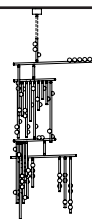

DIMENSIONS

Height: 91in / 231cm

Width: 47in / 119cm

Depth: 33in / 84cm

Minimum Drop: 96in / 244cm

Weight: 118lb / 54kg\*

\*Reinforced junction box required

SUSPENSION

Illuminated and non-illuminated stems available, additional fees apply, see Stem Menu

CANOPY

Ø5in x H3in

MATERIALS

Brass, mold-blown glass

BULBS

G4 / 12v / 1.2w / 2700k / dimmable LED, transformer provided

Maximum Fixture Wattage: 70.8w\*

**DS.59.01 with 12in Fixed Length Illuminated Stem**

Overall Drop Length: 108in  
 Total Bulbs: 62  
 Total Wattage: 74.4w  
 Total List Price: \$74,400

108in

\*max  
120in

\*12in Non-illuminated, adjustable length stem  
 can be included for range from 108in–120in

**DS.59.01 with 24in Fixed Length Illuminated Stem**

Overall Drop Length: 120in  
 Total Bulbs: 64  
 Total Wattage: 76.8w  
 Total List Price: \$76,800

120in

\*max  
132in

\*12in Non-illuminated, adjustable length stem  
 can be included for range from 120in–132in