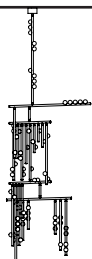

Illuminated and non-illuminated stems available, additional fees apply, see Stem Menu

CANOPY

Ø5in x H3in

MATERIALS

Brass, mold-blown glass

BULBS

G4 / 12v / 1.2w / 2700k / dimmable LED, transformer provided

Maximum Fixture Wattage: 70.8w\*

**DS.59.01 with 24in Fixed Length Illuminated Stem**

Overall Drop Length: 120in  
 Total Bulbs: 64  
 Total Wattage: 76.8w  
 Total List Price: \$76,800

120in

\*max  
132in

\*12in Non-illuminated, adjustable length stem  
 can be included for range from 120in–132in

**DS.59.01 with 36in Fixed Length Illuminated Stem**

Overall Drop Length: 132in  
 Total Bulbs: 66  
 Total Wattage: 79.2w  
 Total List Price: \$79,200

132in

\*max  
144in

\*12in Non-illuminated, adjustable length stem  
 can be included for range from 132in–144in

**DS.59.01 with 48in Fixed Length Illuminated Stem**

Overall Drop Length: 144in  
 Total Bulbs: 68  
 Total Wattage: 81.6w  
 Total List Price: \$81,600

144in

\*max  
156in

\*12in Non-illuminated, adjustable length stem  
 can be included for range from 144in–156in