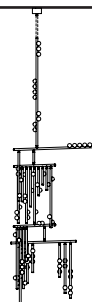

Illuminated and non-illuminated stems available, additional fees apply, see Stem Menu

CANOPY

Ø5in x H3in

MATERIALS

Brass, mold-blown glass

BULBS

G4 / 12v / 1.2w / 2700k / dimmable LED, transformer provided

Maximum Fixture Wattage: 70.8w\*

**DS.59.01 with 36in Fixed Length Illuminated Stem**

Overall Drop Length: 132in  
 Total Bulbs: 66  
 Total Wattage: 79.2w  
 Total List Price: \$79,200

132in

\*max  
144in

\*12in Non-illuminated, adjustable length stem  
 can be included for range from 132in–144in

**DS.59.01 with 48in Fixed Length Illuminated Stem**

Overall Drop Length: 144in  
 Total Bulbs: 68  
 Total Wattage: 81.6w  
 Total List Price: \$81,600

144in

\*max  
156in

\*12in Non-illuminated, adjustable length stem  
 can be included for range from 144in–156in

**DS.59.01 with 60in Fixed Length Illuminated Stem**

Overall Drop Length: 156in  
 Total Bulbs: 70  
 Total Wattage: 84w  
 Total List Price: \$84,000

156in

\*max  
168in

\*12in Non-illuminated, adjustable length stem  
 can be included for range from 156in–168in