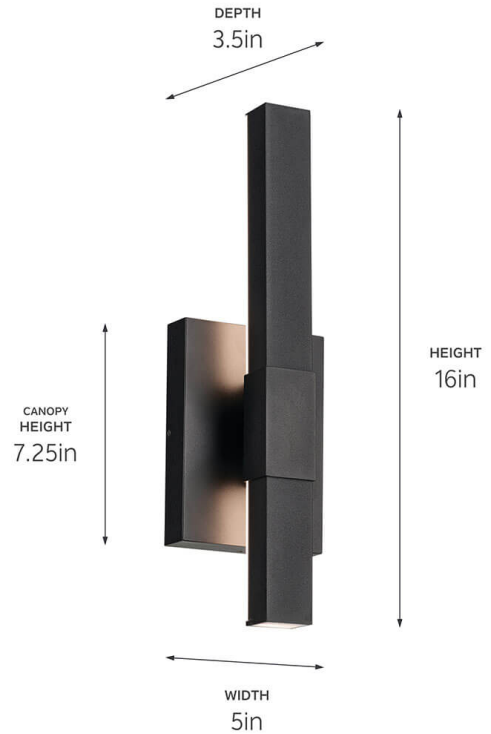

SPECIFICATIONS

Certifications/Qualifications

ADA Compliant	No
Prop65	No
Dark Sky Compliant	No
Location Rating	Wet
	kichler.com/warranty

Dimensions

Height	16"
Width	5"
Height From Center Of Wall Opening (Spec Sheet)	10"
Extension	3.5"
Weight	2 LBS
Canopy Height	7.25"
Canopy Width	5"
Canopy Depth	1.25"

Photometrics

Color Rendering Index	93
Color Temperature Range	3000 K
Delivered Lumens	730
Delivered Efficacy (Lumens/Watt)	49.3

Mounting/Installation

Interior/Exterior	Exterior Product
Mounting Weight	2 LBS
Lead Wire Length	6
Wire Connectors	Wire Nuts

FIXTURE ATTRIBUTES

Housing/Glass

Primary Material	Aluminum
Diffuser Description	Frosted Acrylic
Shade Included	No

Product/Ordering Information

SKU	59143BKT
Finish	Textured Black
UPC	783927040556

Finishes

ALSO IN THIS FAMILY