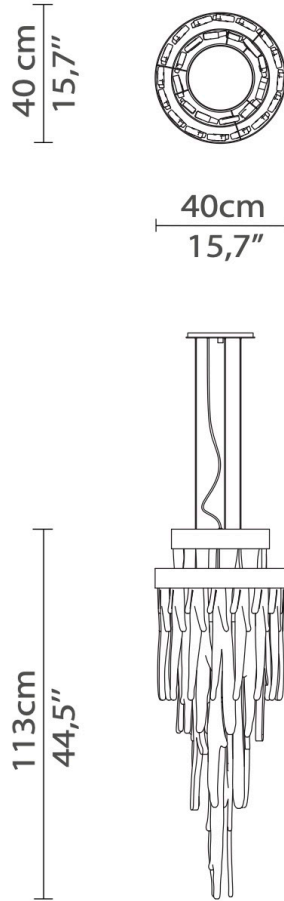

### DIMENSIONS

Cord Height: Adjustable with 200cm  
| 78,7"

Height: 113cm | 44,5"

Diameter: 40cm | 15,7"

### WEIGHT

Aprox: 35kg | 77,2lbs

### PACKAGING

Volume: 0,31m<sup>3</sup> | 10,9ft<sup>3</sup>

Weight: 40kg | 88,2lbs