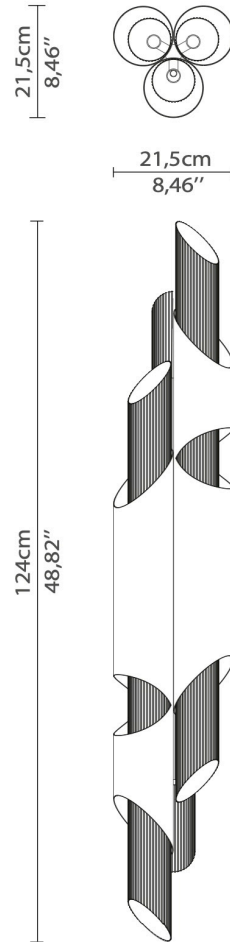

Draycott Pendant Light

DIMENSIONS

Cord Height: Adjustable with 200cm
| 78,74"

Height: 124cm | 48,82"

Length: 21,5cm | 8,46"

Depth: 21,5cm | 8,46"

MATERIALS

Body: Brass & Crystal Glass

STANDARD FINISHES

Body: Gold plated

WEIGHT

Aprox: 15kg | 33,07lbs

BULBS

6x g9 Led Bulbs (2W max) *USA not
included

Voltage: 220-240V

PACKAGING

Volume: 0,048m³ | 1,695ft³

Weight: 17kg | 37,4lbs