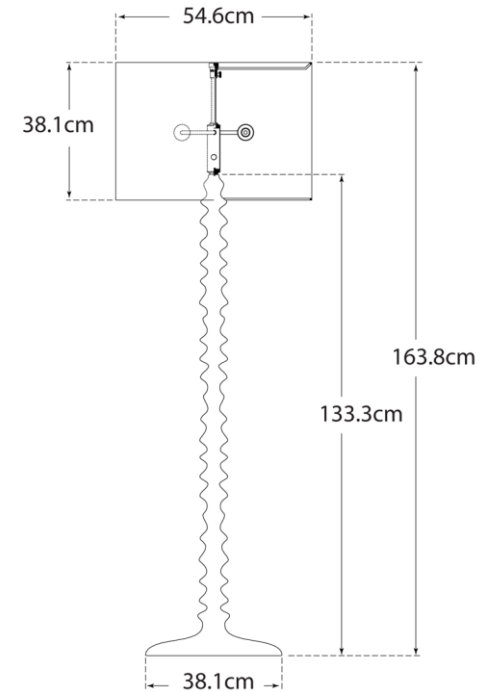

TEAR SHEET

Lilian Floor Lamp

Item # ARN 1070G-L-EU

Designer: AERIN

Height: 163.8cm

Width: 54.6cm

Base: 38.1cm Round

Finishes: G, PW

Shade Treatments: L

Shade Details: 54.6cm x 54.6cm x 38.1cm Round

Socket: 2 - E27 Keyless w/ Line Switch

Wattage: 2 - 60 A

IP Rating: IP20 Class II

ARN1070