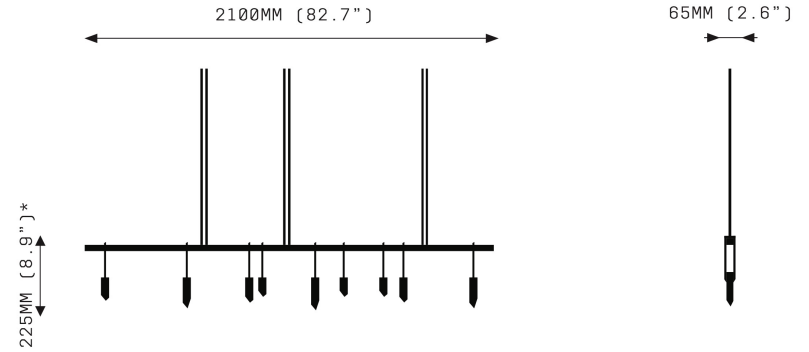

ABACUS 2100

*Dimension refers to clasp height, excluding crystals.
Crystal heights vary 100-150mm (4.3-5.9").
Total drop measurement taken from base of clasp

FRONT VIEW

SIDE VIEW

SPECIFICATIONS

Ordering Code:
ABA.2100

Lamp:
24V LED WW 2700K

Lumens:
3245 LM

Voltage:
24V DC

Watts:
41W

Weight:
Approx. 16kg*
*Exclusive of canopy

Inclusions:
9 Quartz crystal drops
Power Supply Unit x 60W

Exclusions:
User Interface, Dimmer Unit