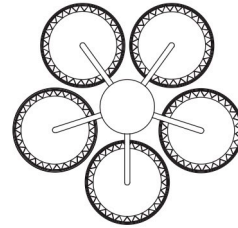

## Liberty Chandelier

85cm  
33,5"

85cm  
33,5"

329cm  
94,1"

203cm  
79,9"

### DIMENSIONS

Chain Height: customizable on purchase

Height: 203cm | 79,9"

Length: 85cm | 33,5"

Depth: 85cm | 33,5"

### MATERIALS

Body: Brass & Crystal Glass