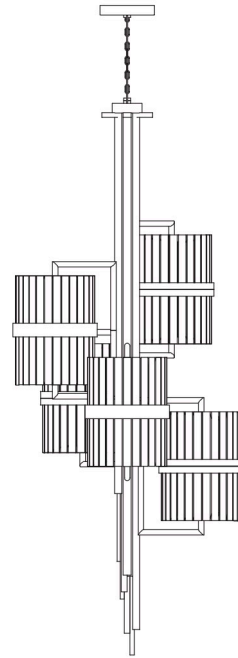

## Liberty Chandelier

85cm  
33,5"

85cm  
33,5"

329cm  
94,1"

203cm  
79,9"

### DIMENSIONS

Chain Height: customizable on purchase

Height: 203cm | 79,9"

Length: 85cm | 33,5"

Depth: 85cm | 33,5"

### MATERIALS

Body: Brass & Crystal Glass

### WEIGHT

Aprox: 70kg | 154,32lbs