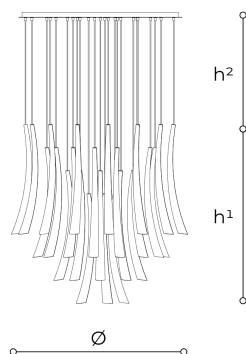

439/S45

Pulsa

DANILO DE ROSSI

Italamp

Suspension and wall lamps with shaded white, or dove artistic blown glass. Metal structure with iron grey finish or light gold.

WORLDWIDE

Dimensions	Light Source	Kg	Dimming	Dimming on request
Ø 100 - h ¹ 110 - h ² 10-100	45x3w - G9 led	80	TRIAC	CASAMBI

NORTH AMERICA

Dimensions	Light Source	Lb	Dimming	Dimming on request
Ø 39 - h ¹ 43 - h ² 4-39	45x3w - G9 led	176	TRIAC	

CODE	Structure METAL	Body GLASS
00439450 001	 CDF Iron grey	 WHITE
00439450 004	 OC Light gold	 WHITE
00439450 002	 CDF Iron grey	 DOVE
00439450 005	 OC Light gold	 DOVE

Note

Technical drawing, dimensions and light sources refer to the main photo variant.

Dimming on request could lead to an increase in the size of the canopy.

For available color variants, consult the technical data sheet.