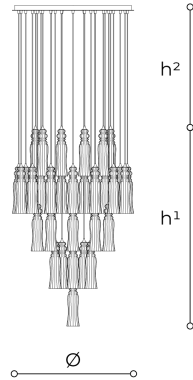

# 576/80 Boboli

ROBERTA VITADELLO  
STEFANO TRAVERSO

Italamp

Pendant composed of blown ruled glass diffusers in transparent and smoked blue colours. Metal structure with chrome finish.

## WORLDWIDE

Dimensions	Light Source	Kg	Dimming	Dimming on request
Ø 80 - h <sup>1</sup> 125 - h <sup>2</sup> 10-100	41w - 4900 lumen - CRI>80 - 3000K 2700K color temperature on request	35	DALI	TRIAC - CASAMBI

## NORTH AMERICA

Dimensions	Light Source	Lb	Dimming	Dimming on request
Ø 31 - h <sup>1</sup> 49 - h <sup>2</sup> 4-39	41w - 4900 lumen - CRI>80 - 3000K 2700K color temperature on request	77	Not included	

### Note

Technical drawing, dimensions and light sources refer to the main photo variant.  
Dimming on request could lead to an increase in the size of the canopy.  
For available color variants, consult the technical data sheet.