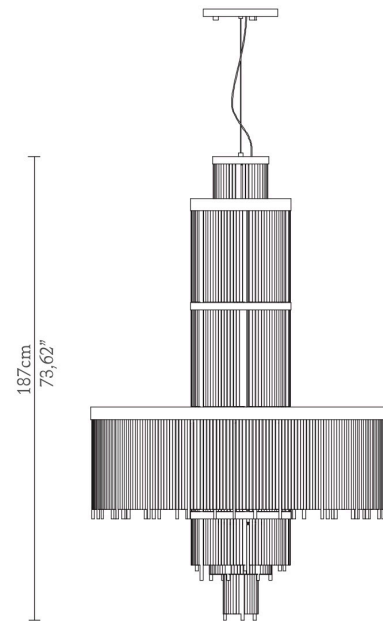

Pharo Chandelier

LUX XU
NEW YORK CITY

DIMENSIONS

Cord Height: Adjustable with
200cm | 78,74"

Height: 187cm | 73,62"

Diameter: 121cm | 47,64"

MATERIALS

Body: Brass & Crystal Glass

STANDARD FINISHES

Body: Gold plated

WEIGHT

Aprox: 150kg | 330,69lbs

BULBS

47x g9 Halogen Bulbs (40W
max)*USA not included

Voltage: 220-240V

PACKAGING

Volume: 5,1m³ | 180,1 ft³

Weight: 160kg | 352,74lbs