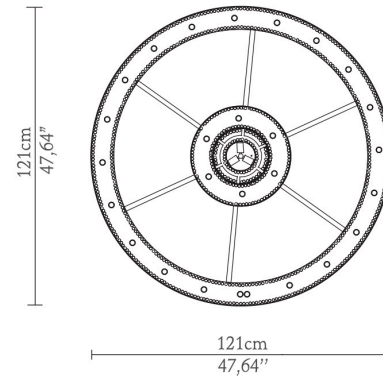

Pharo Chandelier

LUX XU
NEW YORK CITY

DIMENSIONS

Cord Height: Adjustable with
200cm | 78,74"

Height: 187cm | 73,62"

Diameter: 121cm | 47,64"

MATERIALS

Body: Brass & Crystal Glass

STANDARD FINISHES

Body: Gold plated

WEIGHT

Aprox: 150kg | 330,69lbs

BULBS

47x g9 Halogen Bulbs (40W
max)*USA not included

Voltage: 220-240V

PACKAGING

Volume: 5,1m³ | 180,1 ft³

Weight: 160kg | 352,74lbs