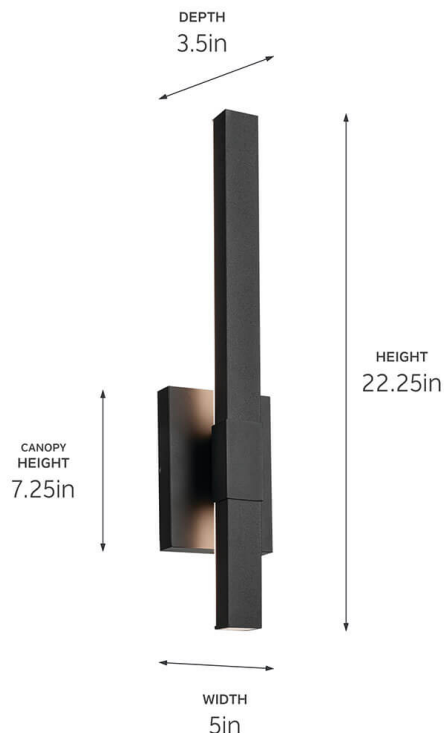

SPECIFICATIONS

Certifications/Qualifications

ADA Compliant	No
Prop65	No
Dark Sky Compliant	No
Location Rating	Wet
	kichler.com/warranty

Dimensions

Height	22.25"
Width	5"
Height From Center Of Wall Opening (Spec Sheet)	15"
Extension	3.5"
Weight	2.25 LBS
Canopy Height	7.25"
Canopy Width	5"
Canopy Depth	1.25"

Electrical

Input Voltage	120 V

Light Source

Light Source	Integrated LED
Lamp Included	Integrated
# Of Bulbs/LED Modules	1
Max Or Nominal Watt	20 W
Max Wattage/Range	19.1
Dimmable	No

Photometrics

Color Rendering Index	93
Color Temperature Range	3000 K
Delivered Lumens	1115
Delivered Efficacy (Lumens/Watt)	70.3

Mounting/Installation

Interior/Exterior	Exterior Product
Mounting Weight	2.25 LBS
Lead Wire Length	6
Wire Connectors	Wire Nuts

FIXTURE ATTRIBUTES

Housing/Glass

Primary Material	Aluminum
Diffuser Description	Frosted Acrylic
Shade Included	No

Product/Ordering Information

SKU	59144BKT
Finish	Textured Black
UPC	783927040648

Finishes

ALSO IN THIS FAMILY