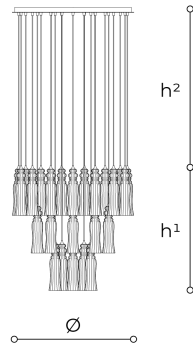

576/30

Boboli

ROBERTA VITADELLO

STEFANO TRAVERSO

Italamp

Pendant composed of blown ruled glass diffusers in transparent and smoked blue colours. Metal structure with chrome finish.

WORLDWIDE

Dimensions	Light Source	Kg	Dimming	Dimming on request
Ø 80 - h ¹ 78 - h ² 10-100	30w - 3440 lumen - CRI>80 - 3000K 2700K color temperature on request	30	DALI	TRIAC - CASAMBI

NORTH AMERICA

Dimensions	Light Source	Lb	Dimming	Dimming on request
Ø 31 - h ¹ 31 - h ² 4-39	30w - 3440 lumen - CRI>80 - 3000K 2700K color temperature on request	66	Not included	

CODE	Structure METAL	Body GLASS
00576300 001	<input checked="" type="radio"/> C Chrome	<input type="radio"/> TRANSPARENT
00576300 002	<input checked="" type="radio"/> C Chrome	<input checked="" type="radio"/> BLUE FUME'

Note

Technical drawing, dimensions and light sources refer to the main photo variant.

Dimming on request could lead to an increase in the size of the canopy.

For available color variants, consult the technical data sheet.