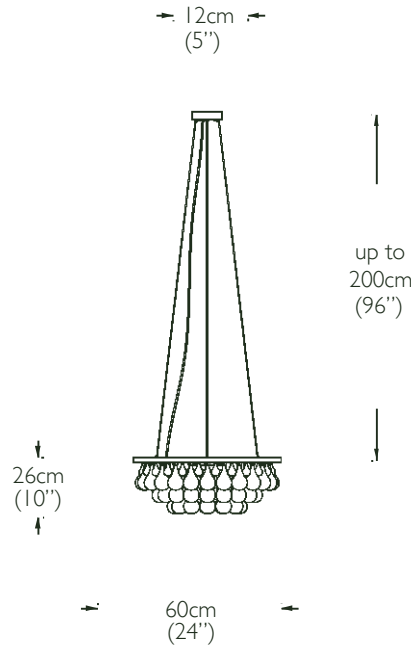

OCHRE

colours shown are a general indication of the actual finish

polished nickel
patinated bronze

round 60cm:

canopy - 12cm diam (5" diam)

overall - 60cm diam x 26cm h (24" diam x 10" h), 3 tiers

light source:

4x E14 (EU/UK), E12 (US) bulb holders, screw fitting

bulbs not supplied, dimmable golf ball shape recommended

max 60 watts per incandescent bulb, LED bulbs recommended

wiring:

clear (UL listed)

installation:

4x tension wires adjustable up to 2m (96"), with ceiling canopy

matching frame finish, it is advisable to measure from ceiling to top of

chandelier in case longer wires are required

qualified electrician necessary for installation

weight:

approx 26kg (57lbs)

custom sizes available - please enquire

arctic pear chandelier round 60cm

patinated bronze or polished nickel frame with solid glass drops