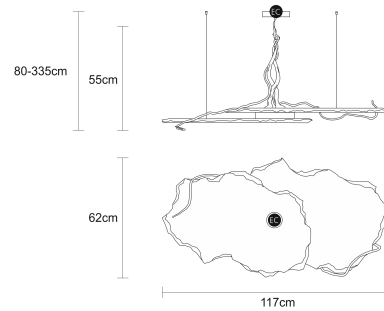

Origem Quasar Medium

REFERENCE CT3457

DESCRIPTION

There is something about life that blossoms unexpectedly through the brokenness of the rocks, manifesting unlikely beauties that sparkle amidst the chaos. This persistence of nature facing the changes of the ecosystem gives us hope and shows us how persistent life is. It exhibits the true meaning of resilience through the ability to face uncertainty, seeing it as an opportunity for transformation and evolution to a new state, giving rise to new forms of life. Inspired by this symbolism emerges the Origem collection that contemplates the embracing of the improbable, appreciating beauty without denying chaos, originating life and light in the unexpected.

Finish shown here Metal FO | Stone Beige Estremoz

Designed and produced by hand in Portugal.

Serip reserves the right to make changes or improvements at any time it deems useful to guarantee the highest quality standards for its products.

Hand-finished, some variations may occur.

All the glass models are designed by Serip and exclusively handmade produced, establishing a unique and prestigious feature of the glass handwork art. For this reason, there is the possibility of variation in measures, weight, colour and shape represented.

TECHNICAL DRAWING