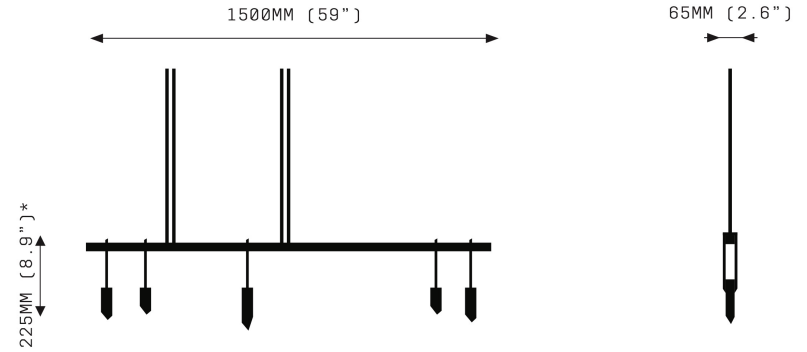

ABACUS 1500

*Dimension refers to clasp height, excluding crystals.
Crystal heights vary 100-150mm (4.3-5.9").
Total drop measurement taken from base of clasp

FRONT VIEW

SIDE VIEW

SPECIFICATIONS

Ordering Code:
ABA.1500

Lamp:
24V LED WW 2700K

Lumens:
2318 LM

Voltage:
24V DC

Watts:
29W

Weight:
Approx. 10Kg*
*Exclusive of canopy

Inclusions:
5 Quartz crystal drops
Power Supply Unit x 60W

Exclusions:
User Interface, Dimmer Unit