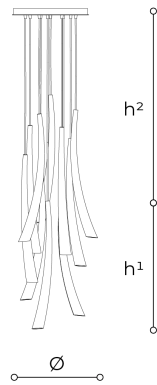

### Pulsa

DANILO DE ROSSI

Italamp

Suspension and wall lamps with shaded white, or dove artistic blown glass. Metal structure with iron grey finish or light gold.

#### WORLDWIDE

Dimensions	Light Source	Kg	Dimming	Dimming on request
Ø 38 - h <sup>1</sup> 120 - h <sup>2</sup> 10-100	10x3w - G9 led	30	TRIAC	CASAMBI

#### NORTH AMERICA

Dimensions	Light Source	Lb	Dimming	Dimming on request
Ø 15 - h <sup>1</sup> 47 - h <sup>2</sup> 4-39	10x3w - G9 led	66	TRIAC	

CODE	Structure METAL	Body GLASS
00439100 001	 CDF Iron grey	 WHITE
00439100 004	 OC Light gold	 WHITE
00439100 002	 CDF Iron grey	 DOVE
00439100 005	 OC Light gold	 DOVE

#### Note

Technical drawing, dimensions and light sources refer to the main photo variant.

Dimming on request could lead to an increase in the size of the canopy.

For available color variants, consult the technical data sheet.