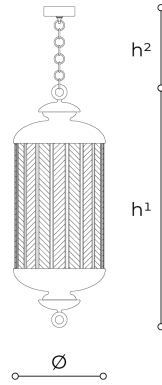

215/S38 Fata Morgana

EDWARD VAN VLIET

Italamp

Collection of pendant, floor, table and wall lamps in metal with iron grey, antique burnished or antique gold finish and carved glass diffuser.

WORLDWIDE

Dimensions	Light Source	Kg	Dimming	Dimming on request
Ø 38 - h ¹ 102 - h ² 10-100	39w - 2370 lumen - CRI>80 - 3000K 2700K color temperature on request	31	Not included	CASAMBI

NORTH AMERICA

Dimensions	Light Source	Lb	Dimming	Dimming on request
Ø 15 - h ¹ 40 - h ² 4-39	39w - 2370 lumen - CRI>80 - 3000K 2700K color temperature on request	68	Not included	

CODE	Structure METAL	Body GLASS
00215380 002	 BRA Antique burnished	<input type="radio"/> TRANSPARENT
00215380 001	 OA Antique gold	<input type="radio"/> TRANSPARENT
00215380 003	 CDF Iron grey	<input type="radio"/> TRANSPARENT

Note

Technical drawing, dimensions and light sources refer to the main photo variant.

Dimming on request could lead to an increase in the size of the canopy.

For available color variants, consult the technical data sheet.