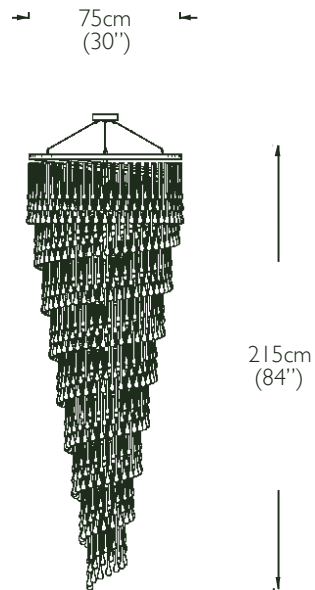

OCHRE

colours shown are a general indication of the actual finish
p o l i s h e d n i c k e l
p a t i n a t e d b r o n z e

spiral:

canopy - 12cm diam (5" diam)

overall - 75cm diam x 215cm h (30" diam x 84" h)

light source:

13x E14 (EU/UK), E12 (US) bulb holders, screw fitting

bulbs not supplied, dimmable candle shape recommended

max 40 watts per incandescent bulb, LED bulb recommended

clear (UL listed)

wiring:

installation:

4x tension wires adjustable up to 2m (96"), with ceiling canopy matching frame finish

it is advisable to measure from ceiling to top of chandelier in case longer wires are required

qualified electrician necessary for installation

weight:

approx 45kg (100lbs)

custom sizes available - please enquire

light drizzle chandelier spiral

patinated bronze or polished nickel frame with solid clear glass drops